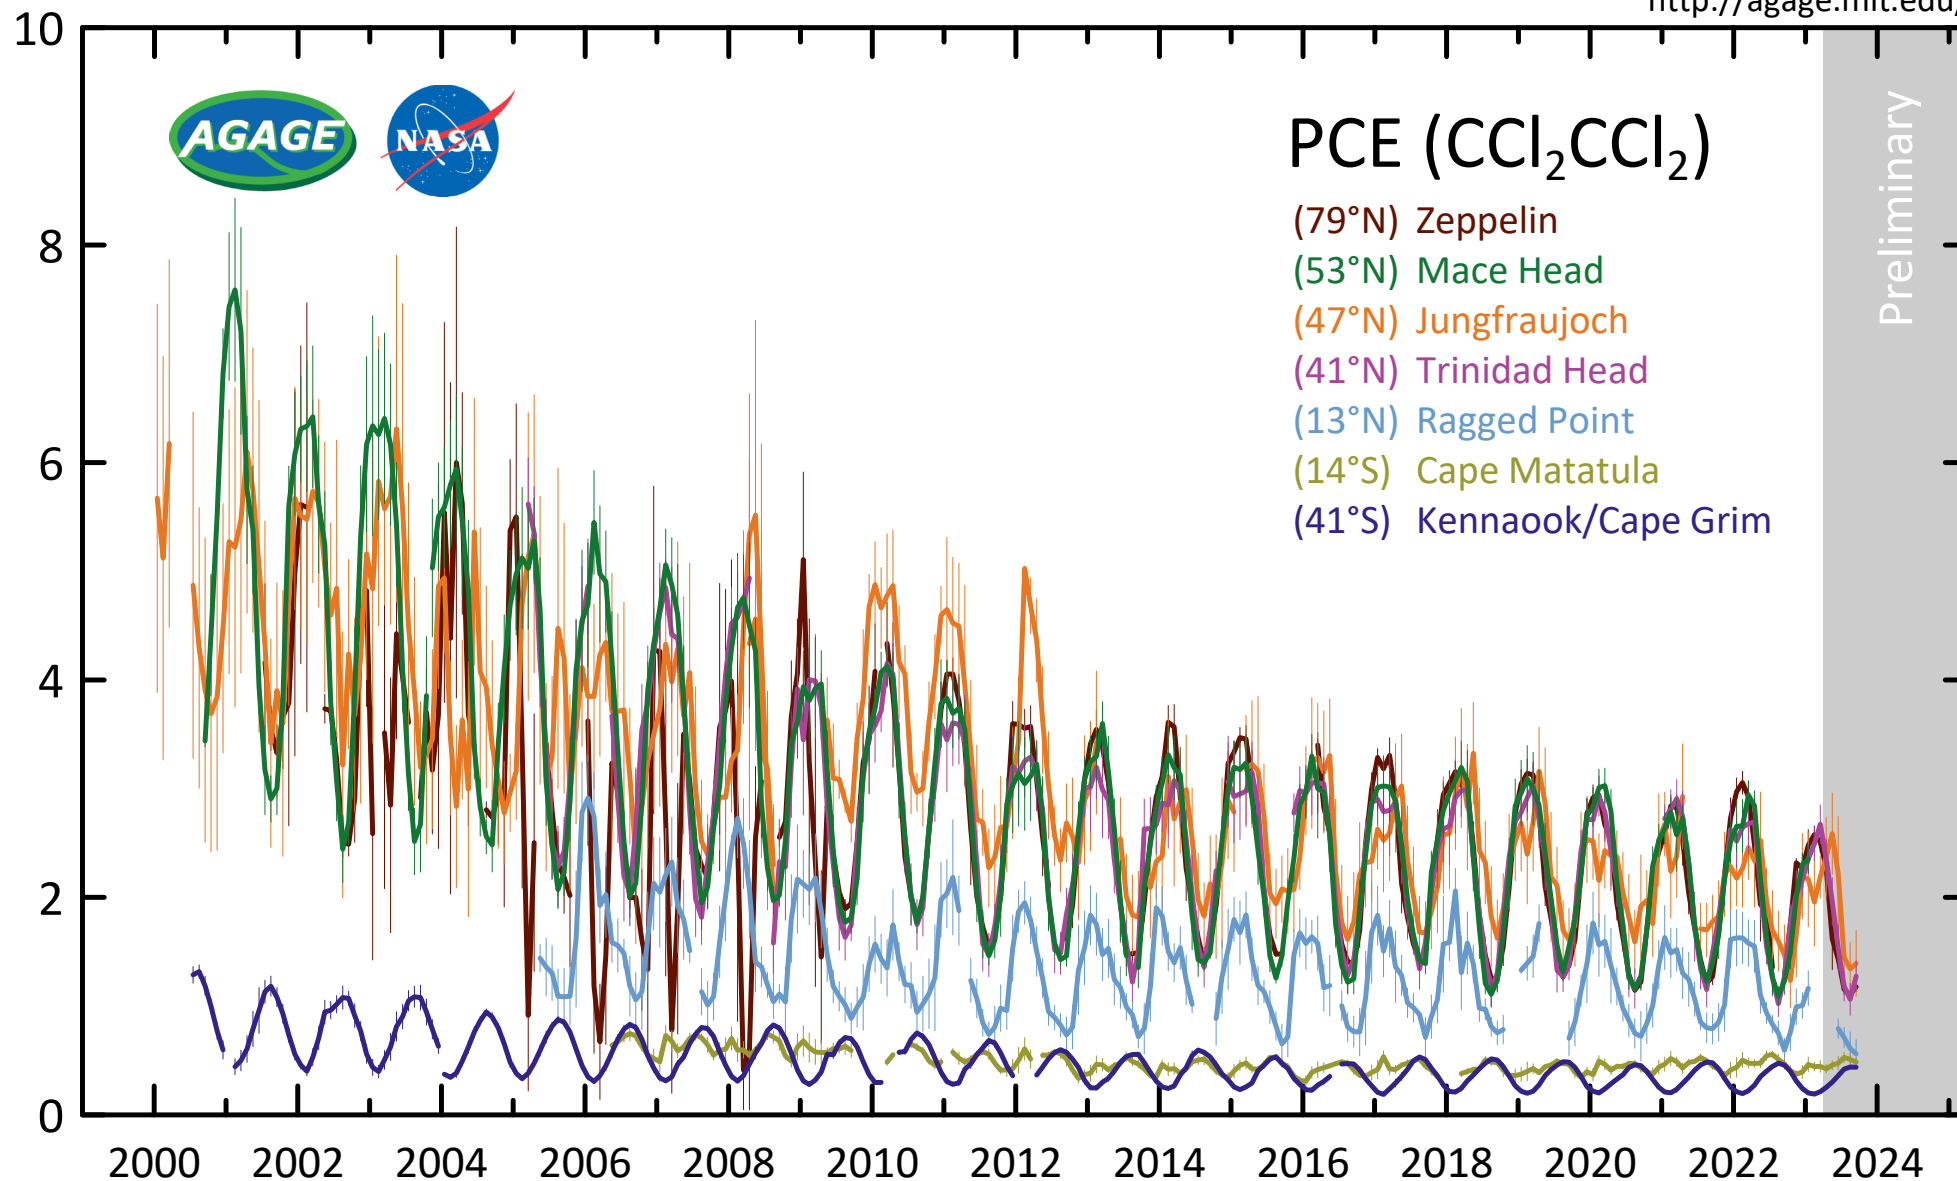

PCE (CCl_2CCl_2)

- (79°N) Zeppelin
- (53°N) Mace Head
- (47°N) Jungfraujoch
- (41°N) Trinidad Head
- (13°N) Ragged Point
- (14°S) Cape Matatula
- (41°S) Kennaook/Cape Grim

CCl_2CCl_2 mole fraction (ppt)