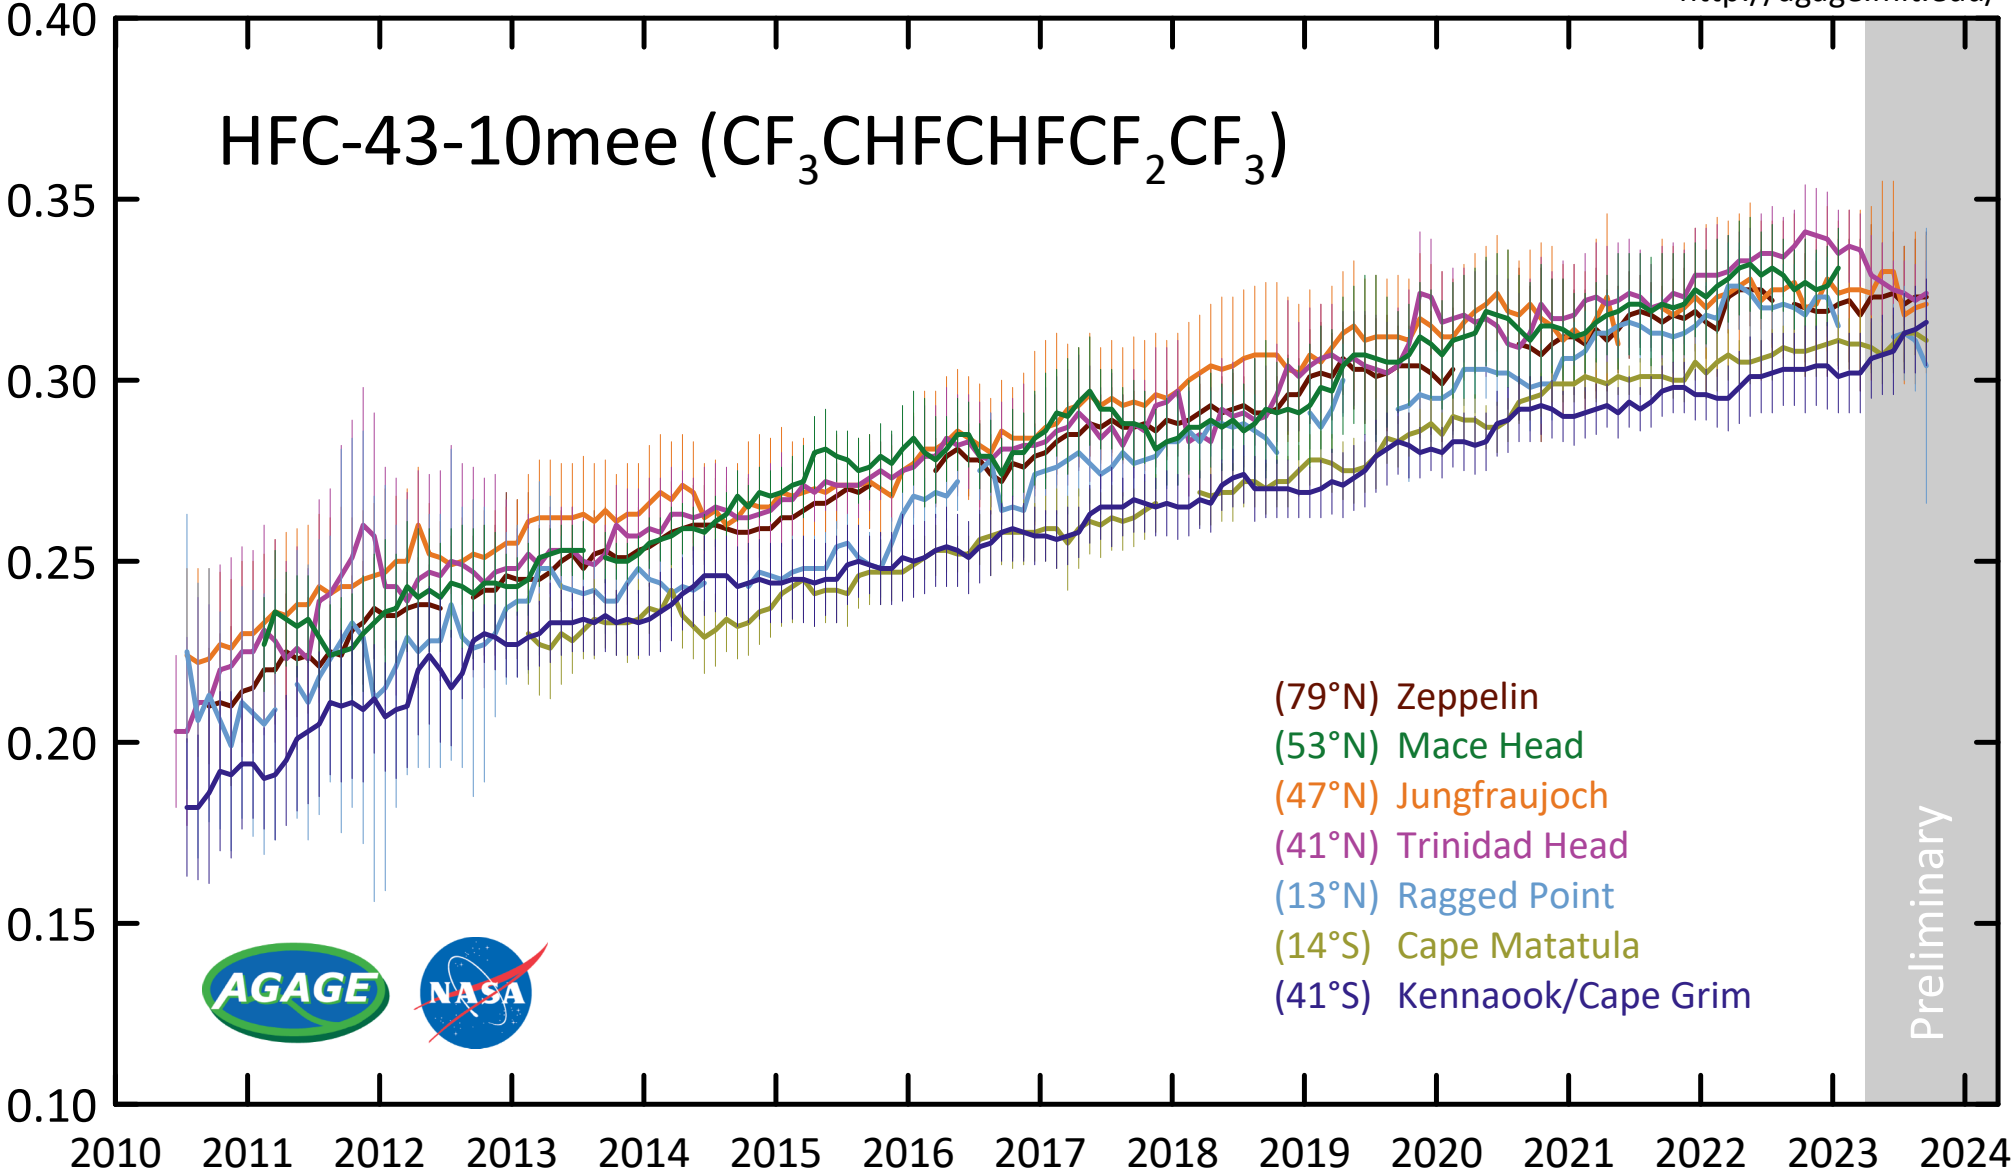

# HFC-43-10mee (CF<sub>3</sub>CHFCHFCF<sub>2</sub>CF<sub>3</sub>)

CF<sub>3</sub>CHFCHFCF<sub>2</sub>CF<sub>3</sub> mole fraction (ppt)

- (79°N) Zeppelin
- (53°N) Mace Head
- (47°N) Jungfraujoch
- (41°N) Trinidad Head
- (13°N) Ragged Point
- (14°S) Cape Matatula
- (41°S) Kennaok/Cape Grim