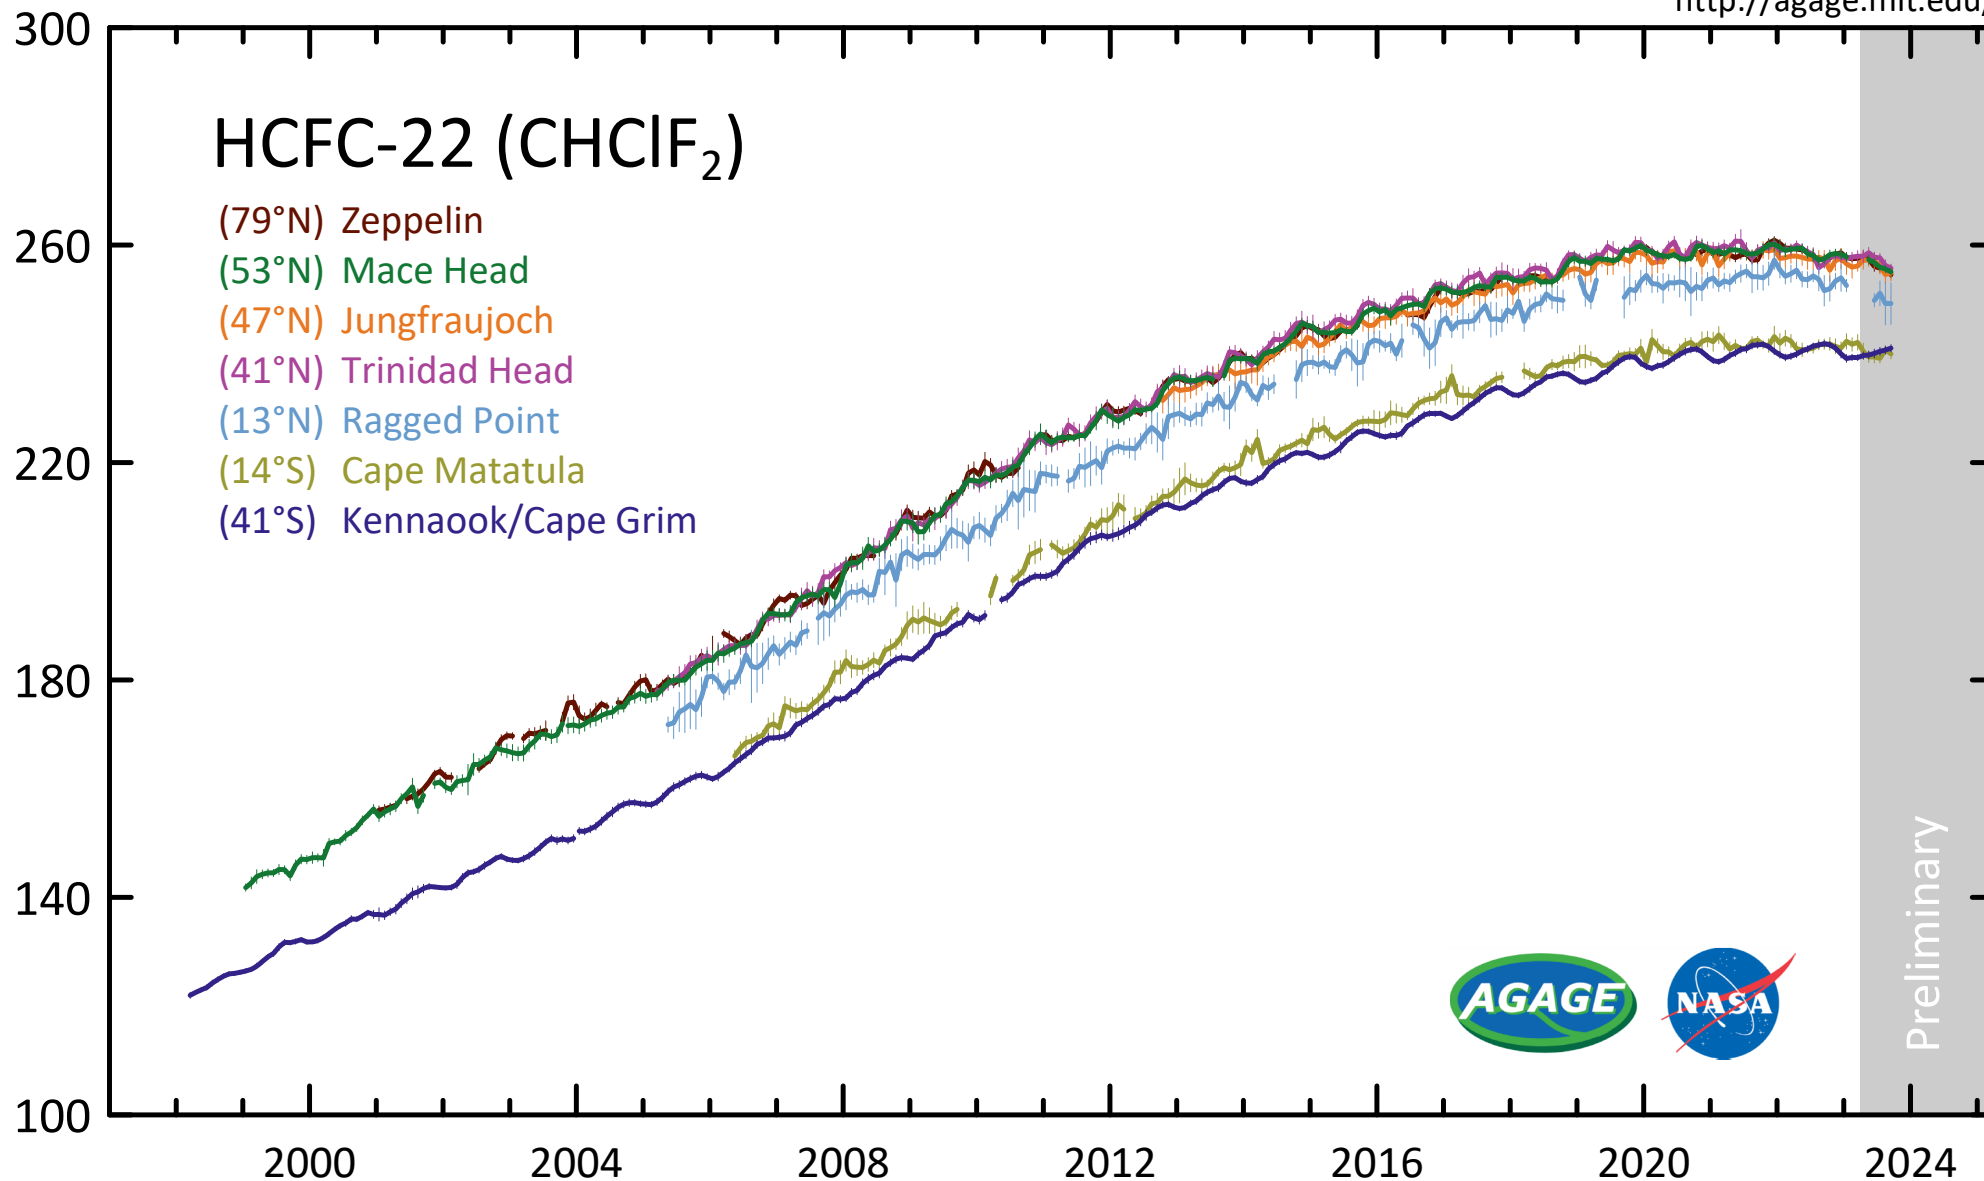

# HCFC-22 (CHClF<sub>2</sub>)

- (79°N) Zeppelin
- (53°N) Mace Head
- (47°N) Jungfrauoch
- (41°N) Trinidad Head
- (13°N) Ragged Point
- (14°S) Cape Matatula
- (41°S) Kennaook/Cape Grim

CHClF<sub>2</sub> mole fraction (ppt)