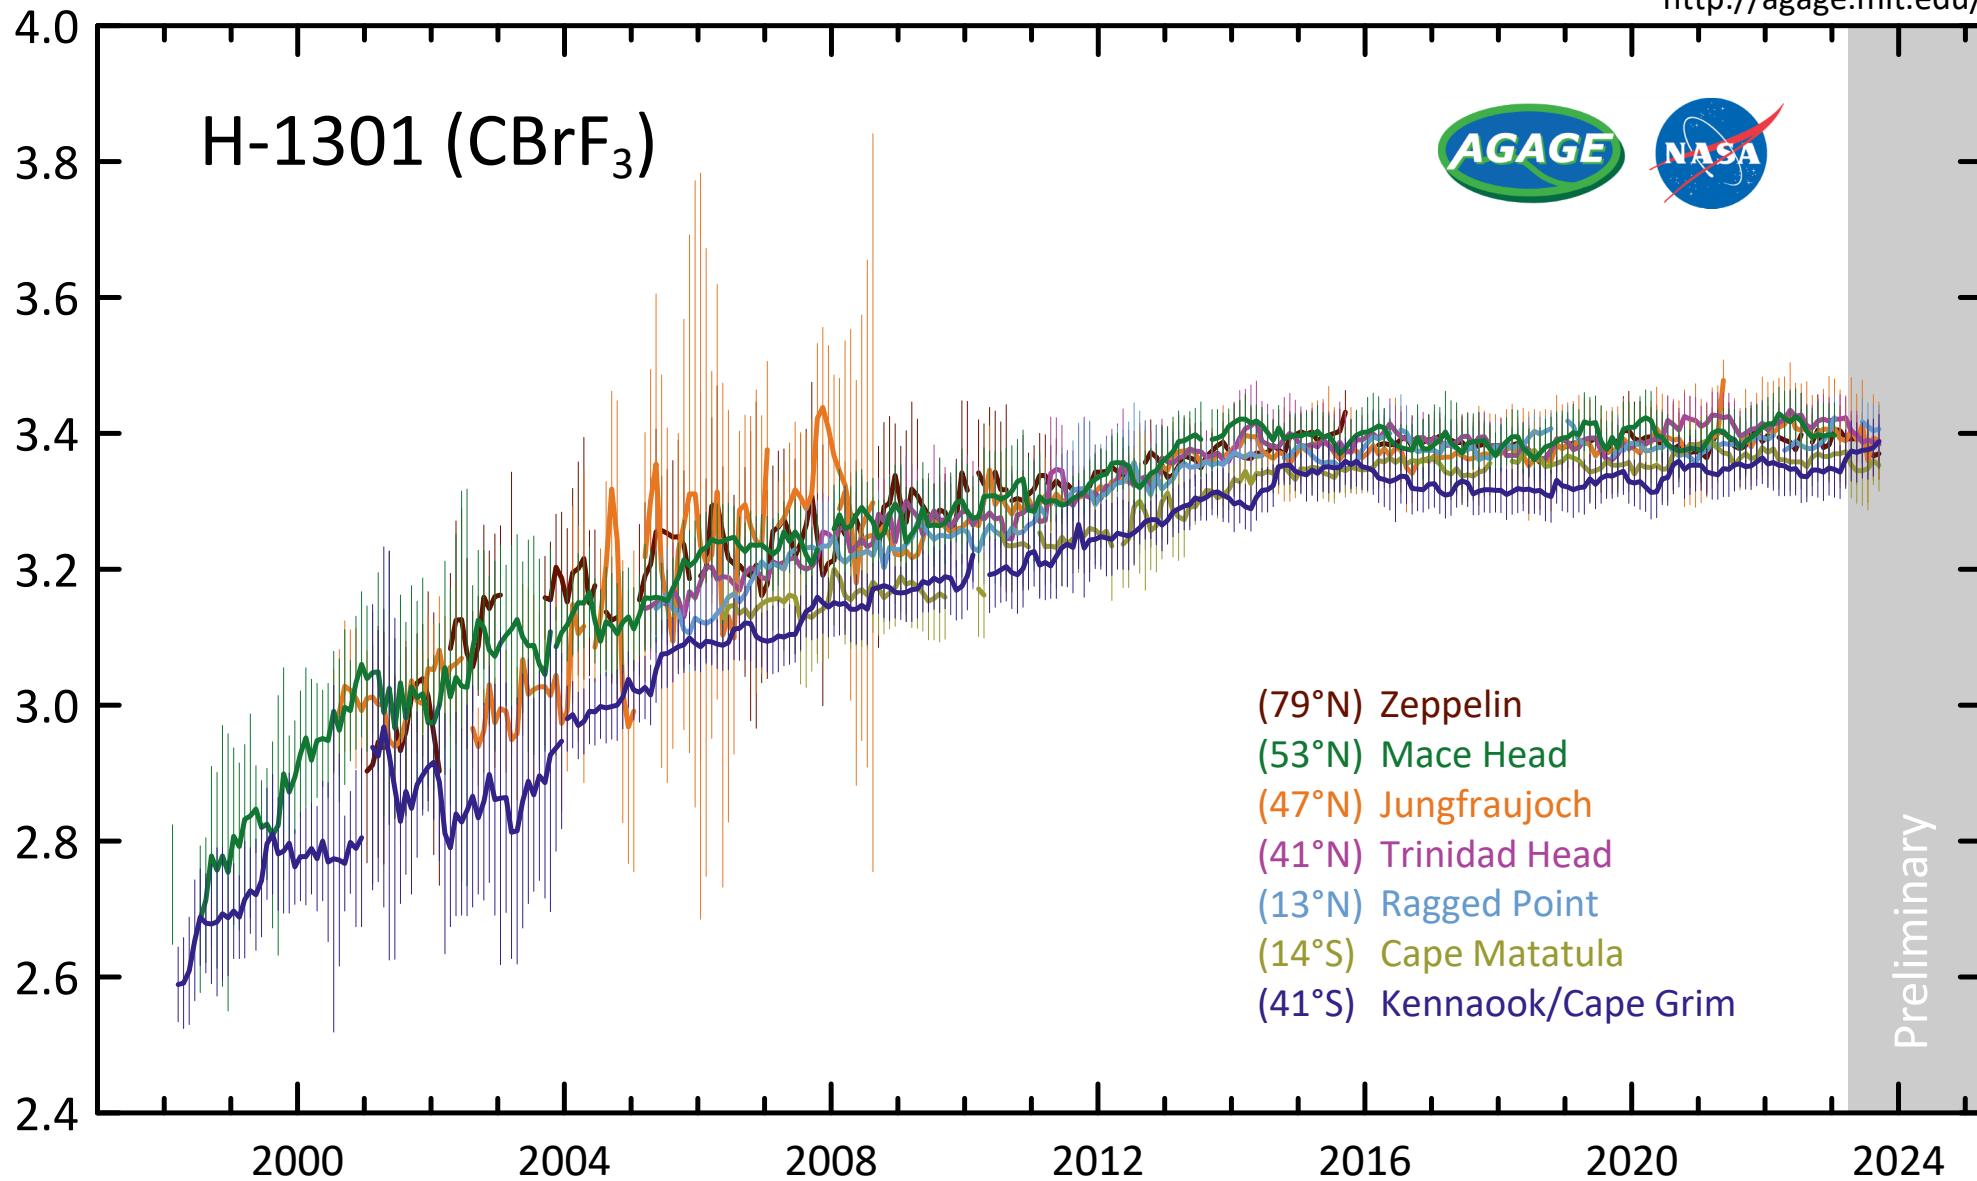

H-1301 (CBrF₃)

CBrF₃ mole fraction (ppt)

- (79°N) Zeppelin
- (53°N) Mace Head
- (47°N) Jungfraujoch
- (41°N) Trinidad Head
- (13°N) Ragged Point
- (14°S) Cape Matatula
- (41°S) Kennaok/Cape Grim

Preliminary