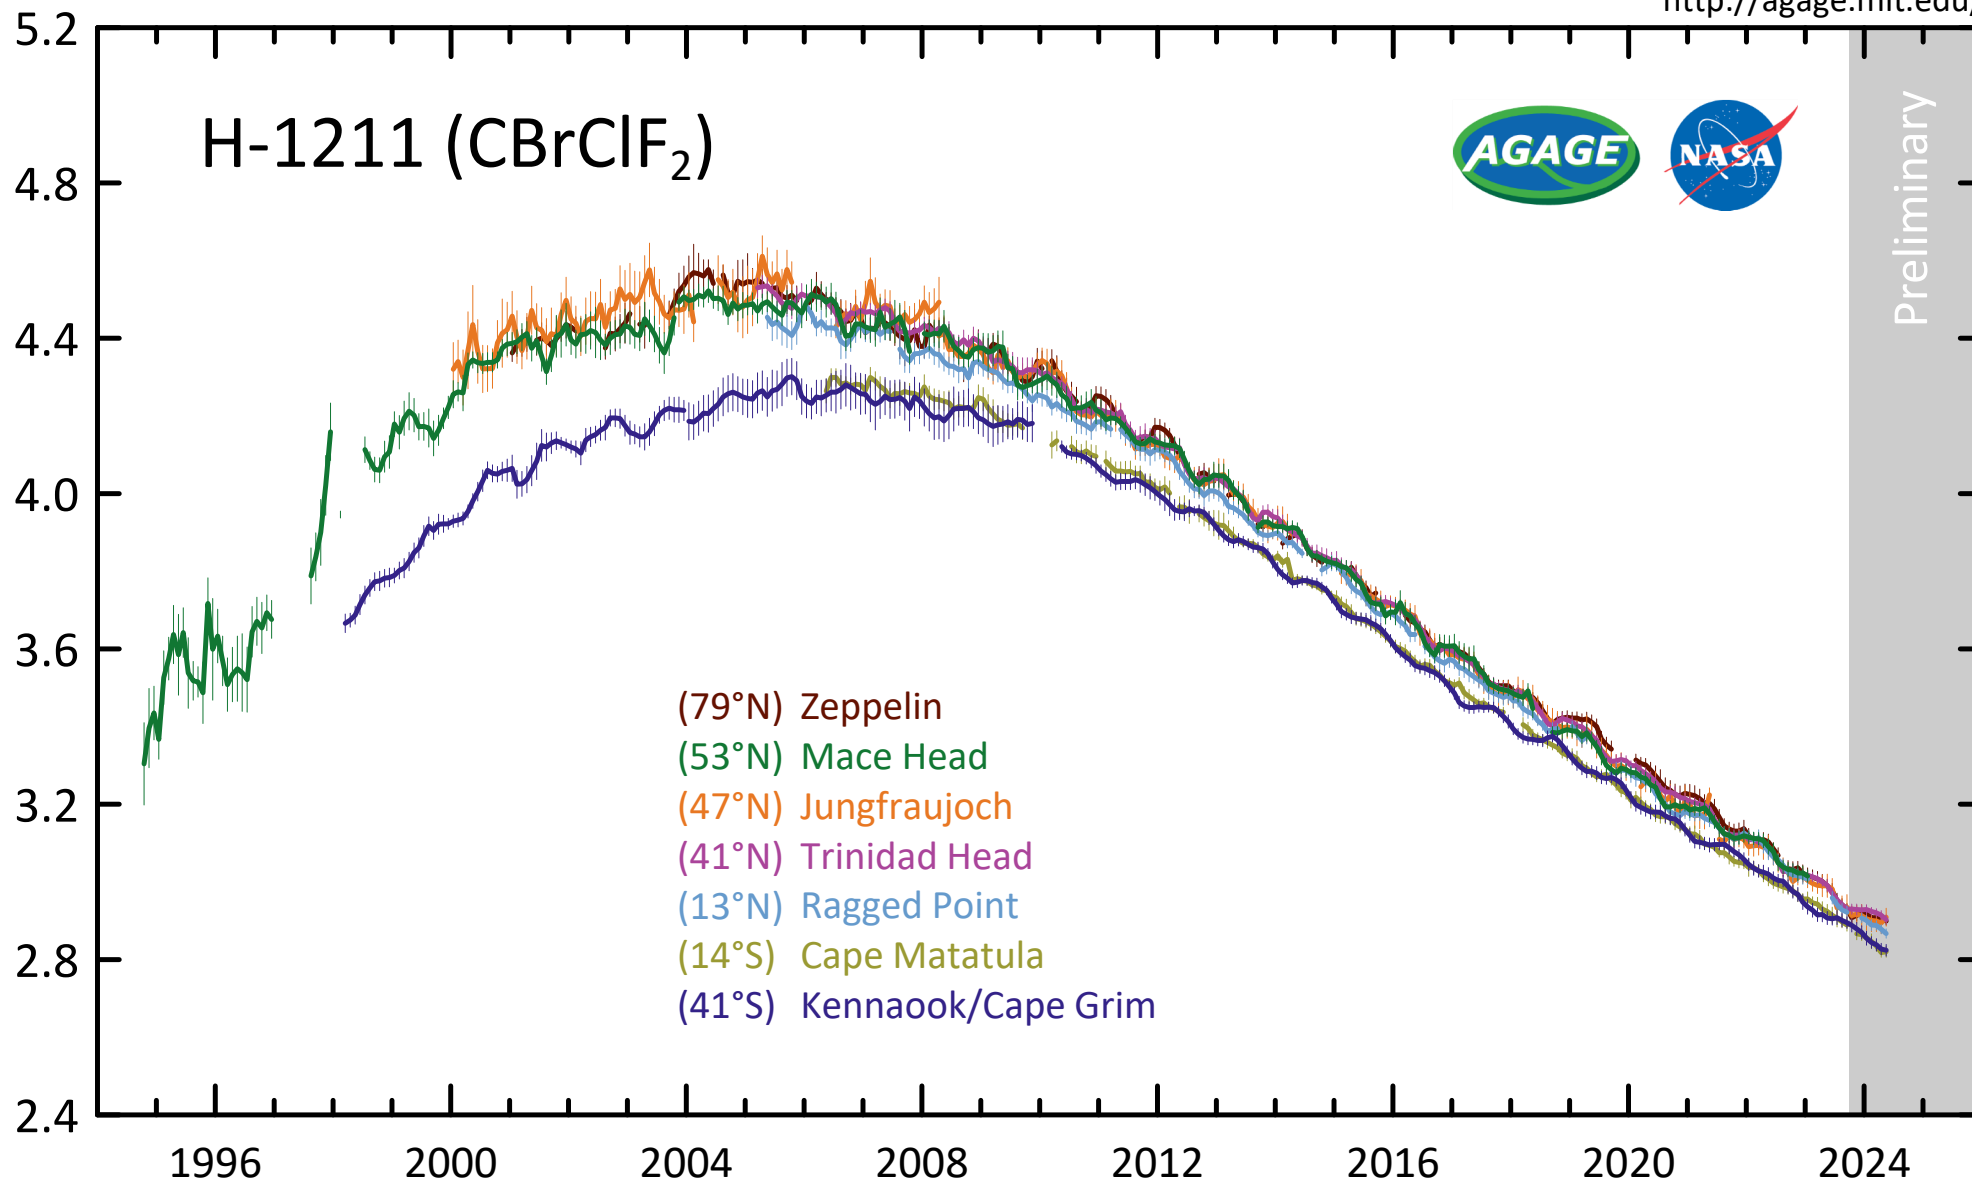

# H-1211 (CBrClF<sub>2</sub>)

CBrClF<sub>2</sub> mole fraction (ppt)

- (79°N) Zeppelin
- (53°N) Mace Head
- (47°N) Jungfraujoch
- (41°N) Trinidad Head
- (13°N) Ragged Point
- (14°S) Cape Matatula
- (41°S) Kennaok/Cape Grim