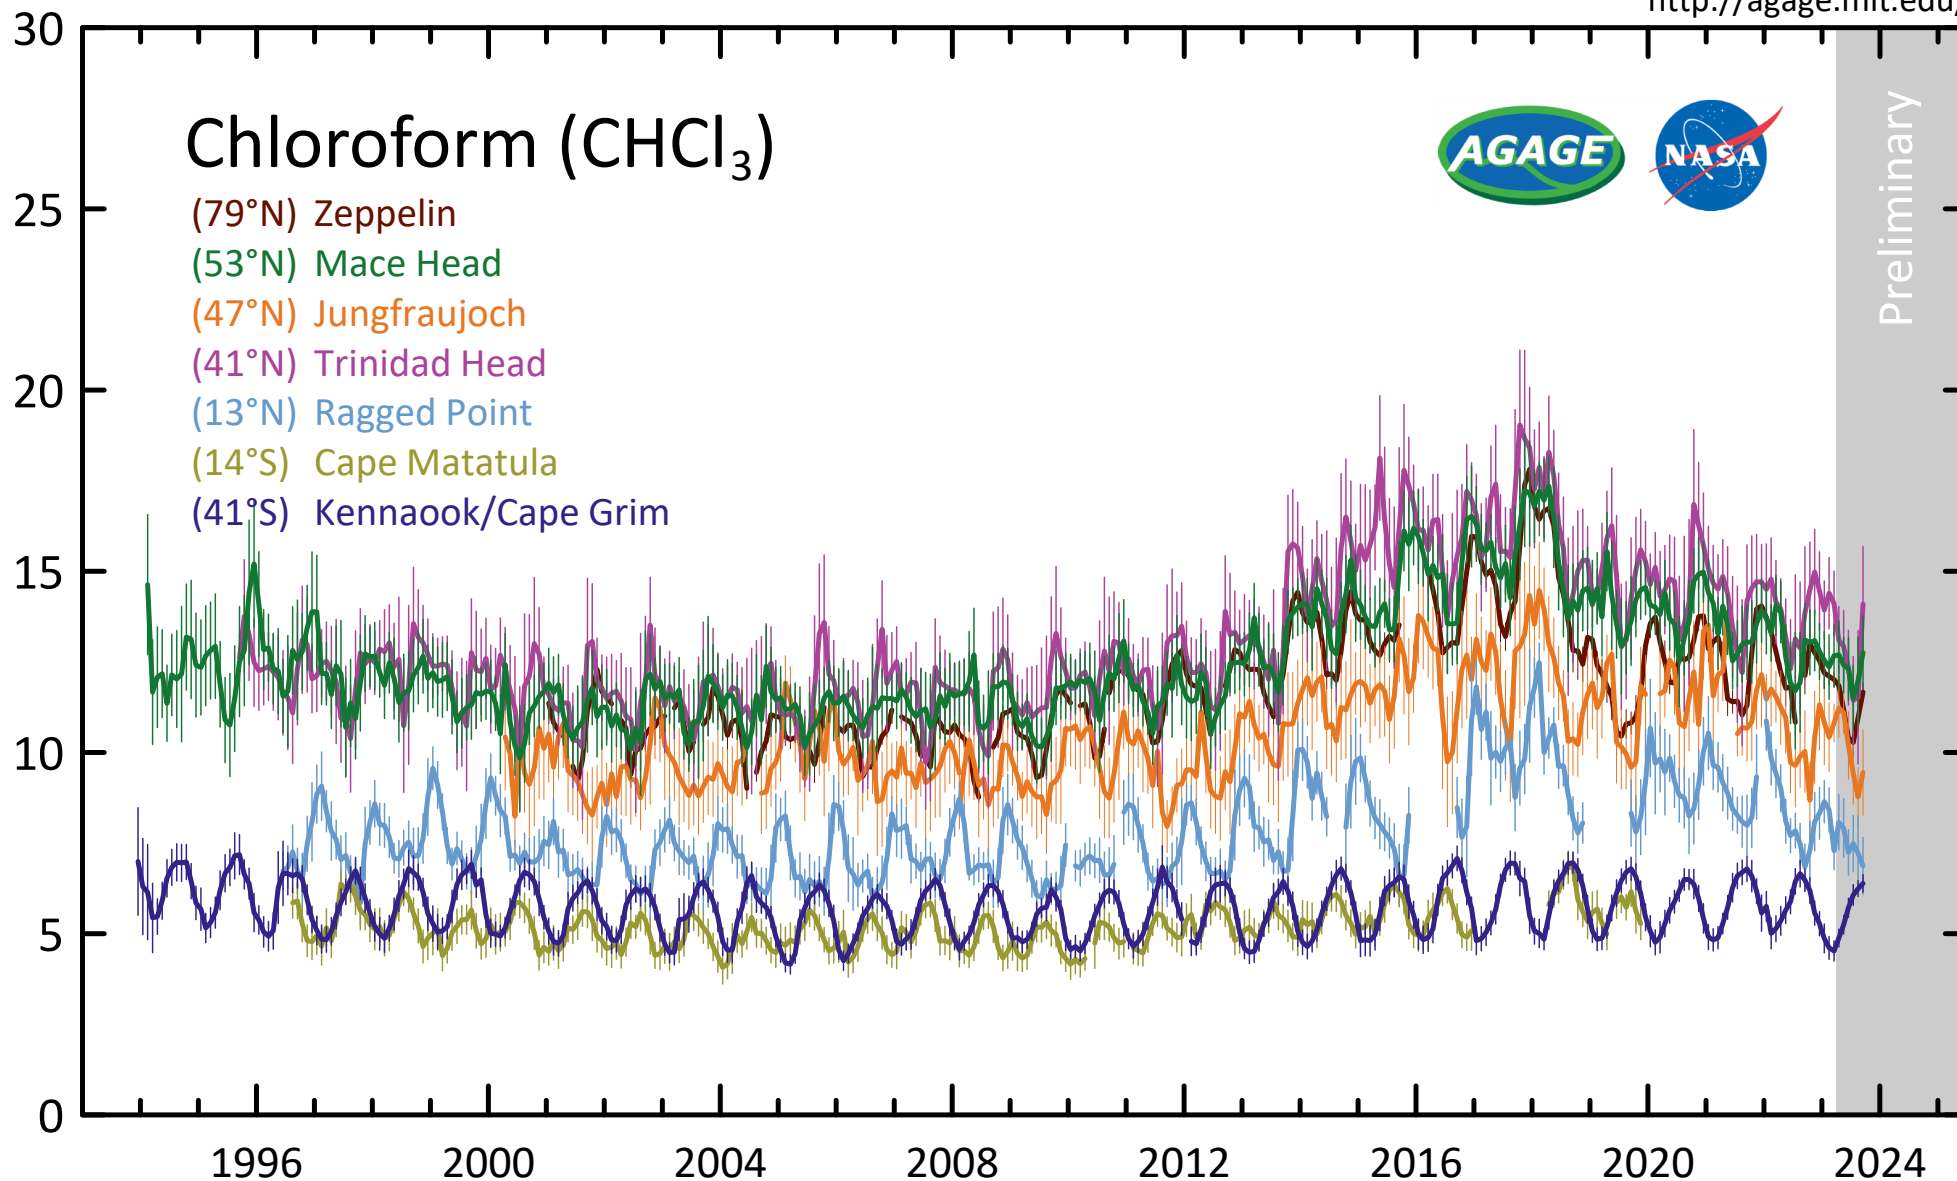

# Chloroform (CHCl<sub>3</sub>)

- (79°N) Zeppelin
- (53°N) Mace Head
- (47°N) Jungfrauoch
- (41°N) Trinidad Head
- (13°N) Ragged Point
- (14°S) Cape Matatula
- (41°S) Kennaook/Cape Grim

CHCl<sub>3</sub> mole fraction (ppt)