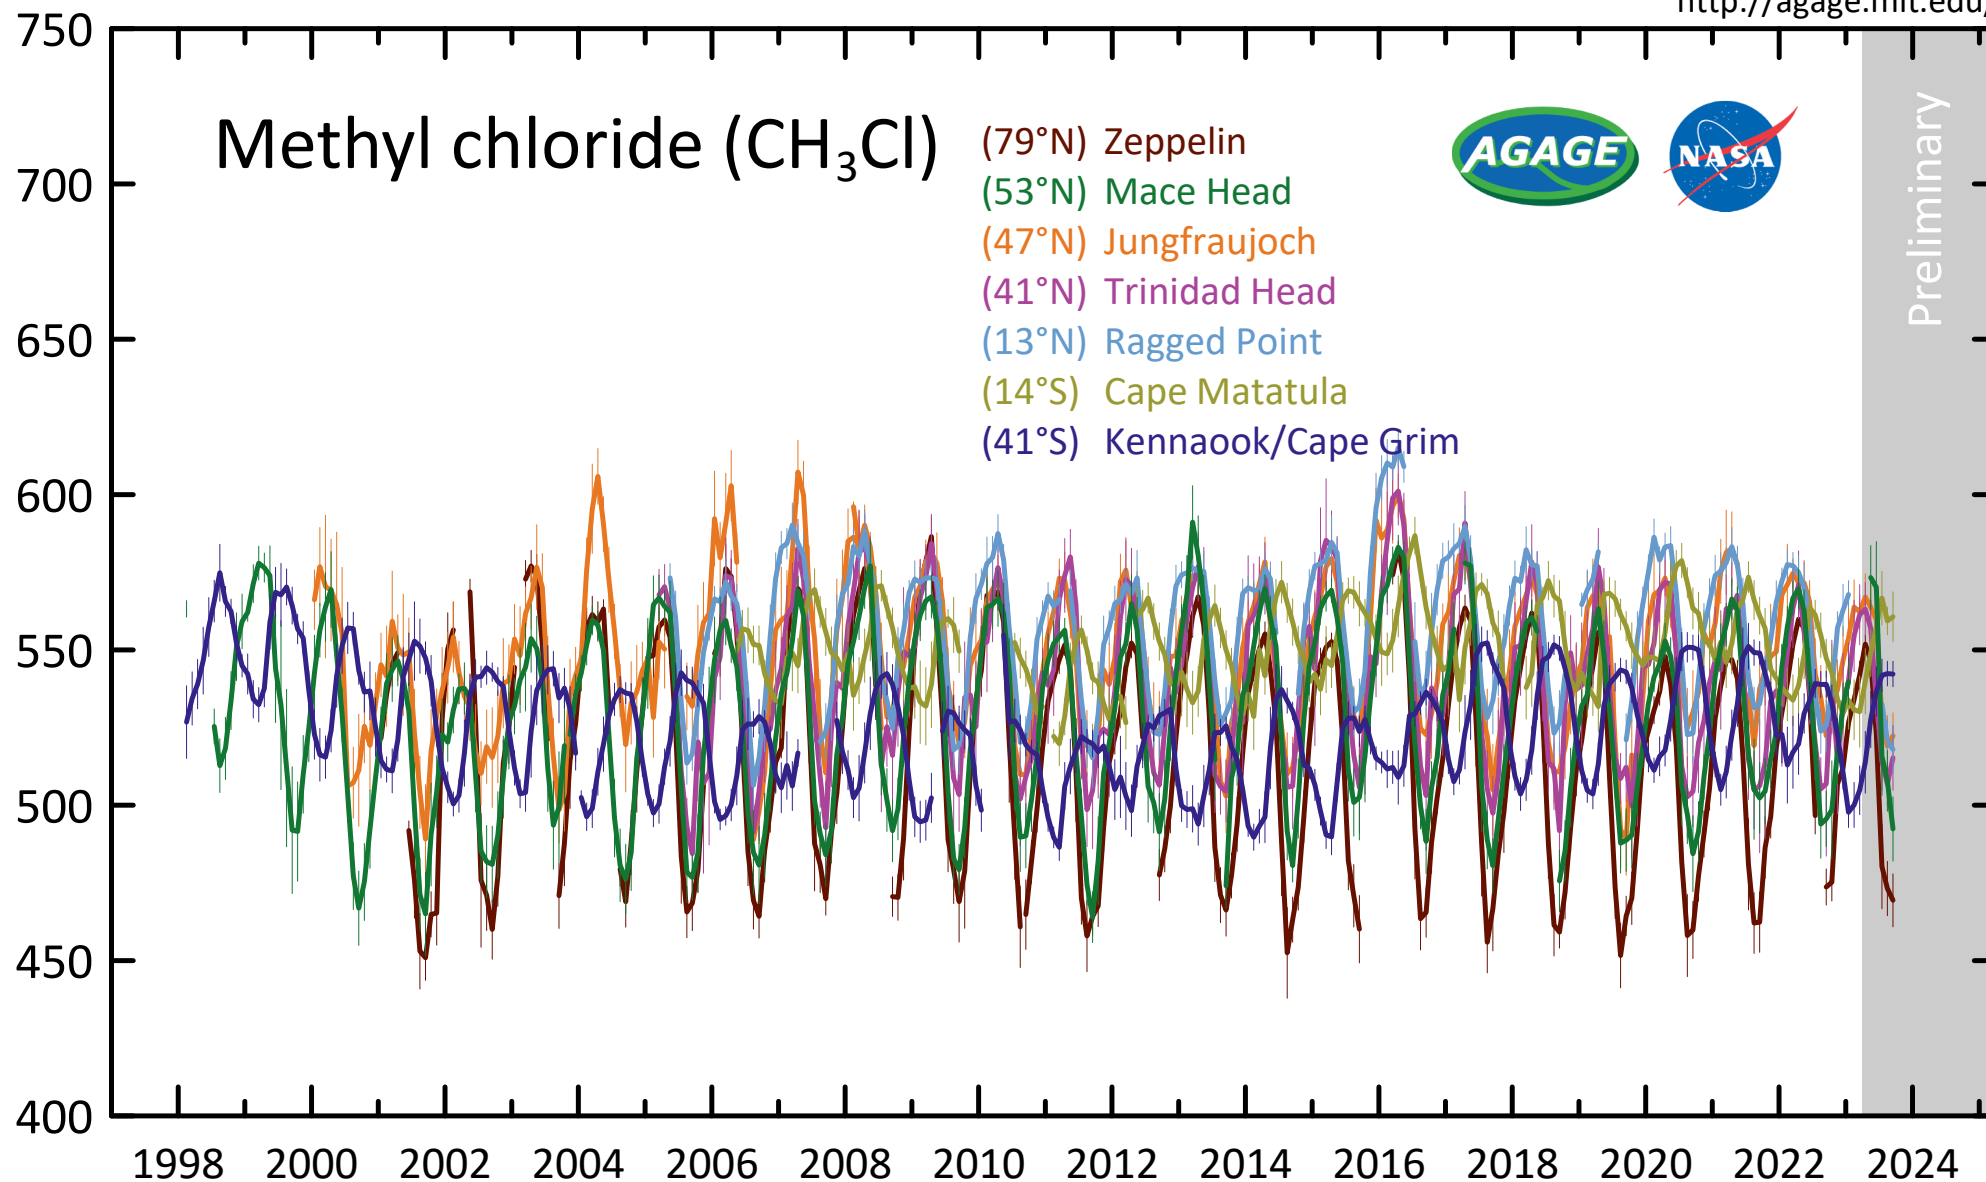

Methyl chloride (CH₃Cl)

- (79°N) Zeppelin
- (53°N) Mace Head
- (47°N) Jungfraujoch
- (41°N) Trinidad Head
- (13°N) Ragged Point
- (14°S) Cape Matatula
- (41°S) Kennaook/Cape Grim

CH₃Cl mole fraction (ppt)