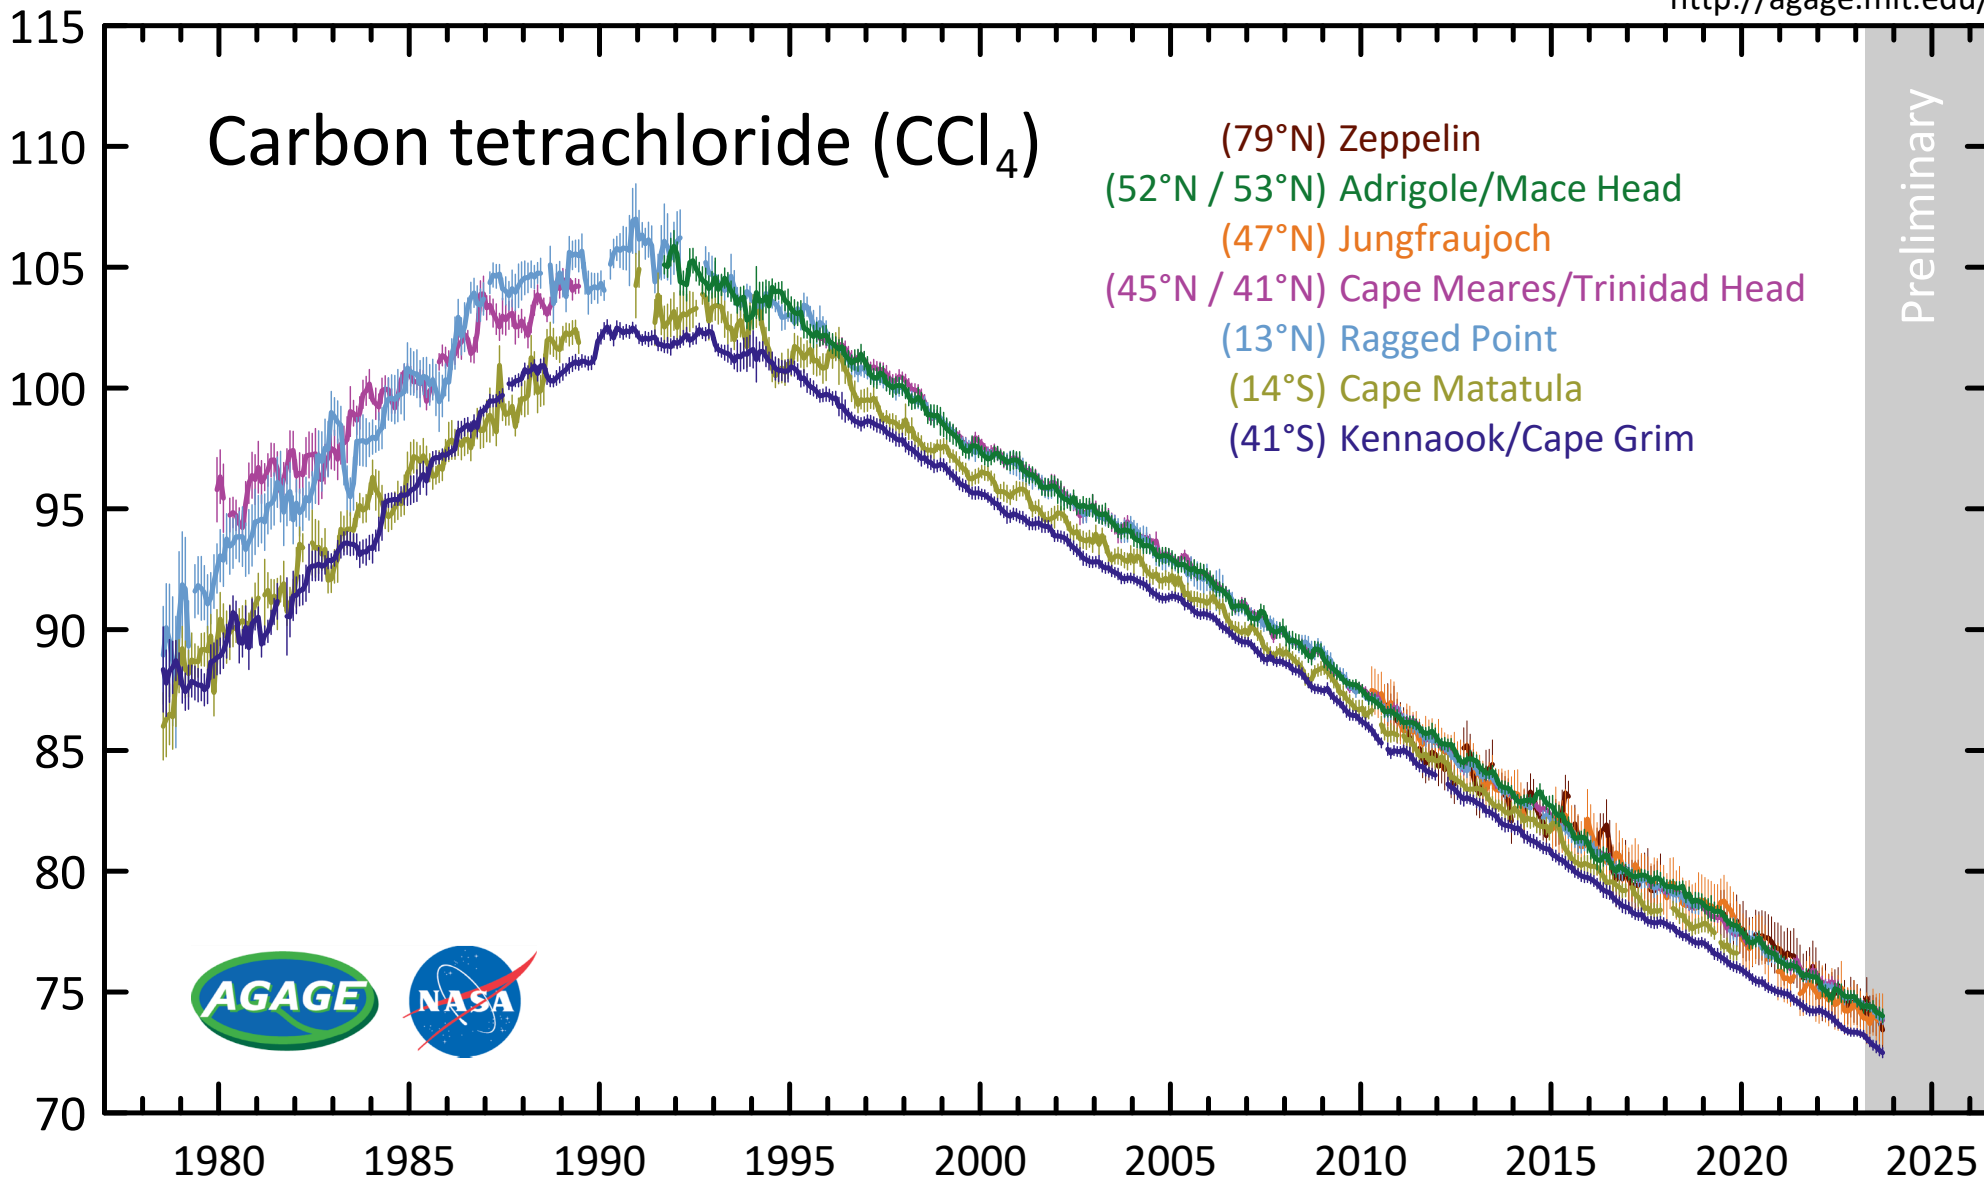

Carbon tetrachloride (CCl₄)

CCl₄ mole fraction (ppt)

- (79°N) Zeppelin
- (52°N / 53°N) Adrigole/Mace Head
- (47°N) Jungfraujoch
- (45°N / 41°N) Cape Meares/Trinidad Head
- (13°N) Ragged Point
- (14°S) Cape Matatula
- (41°S) Kennaook/Cape Grim