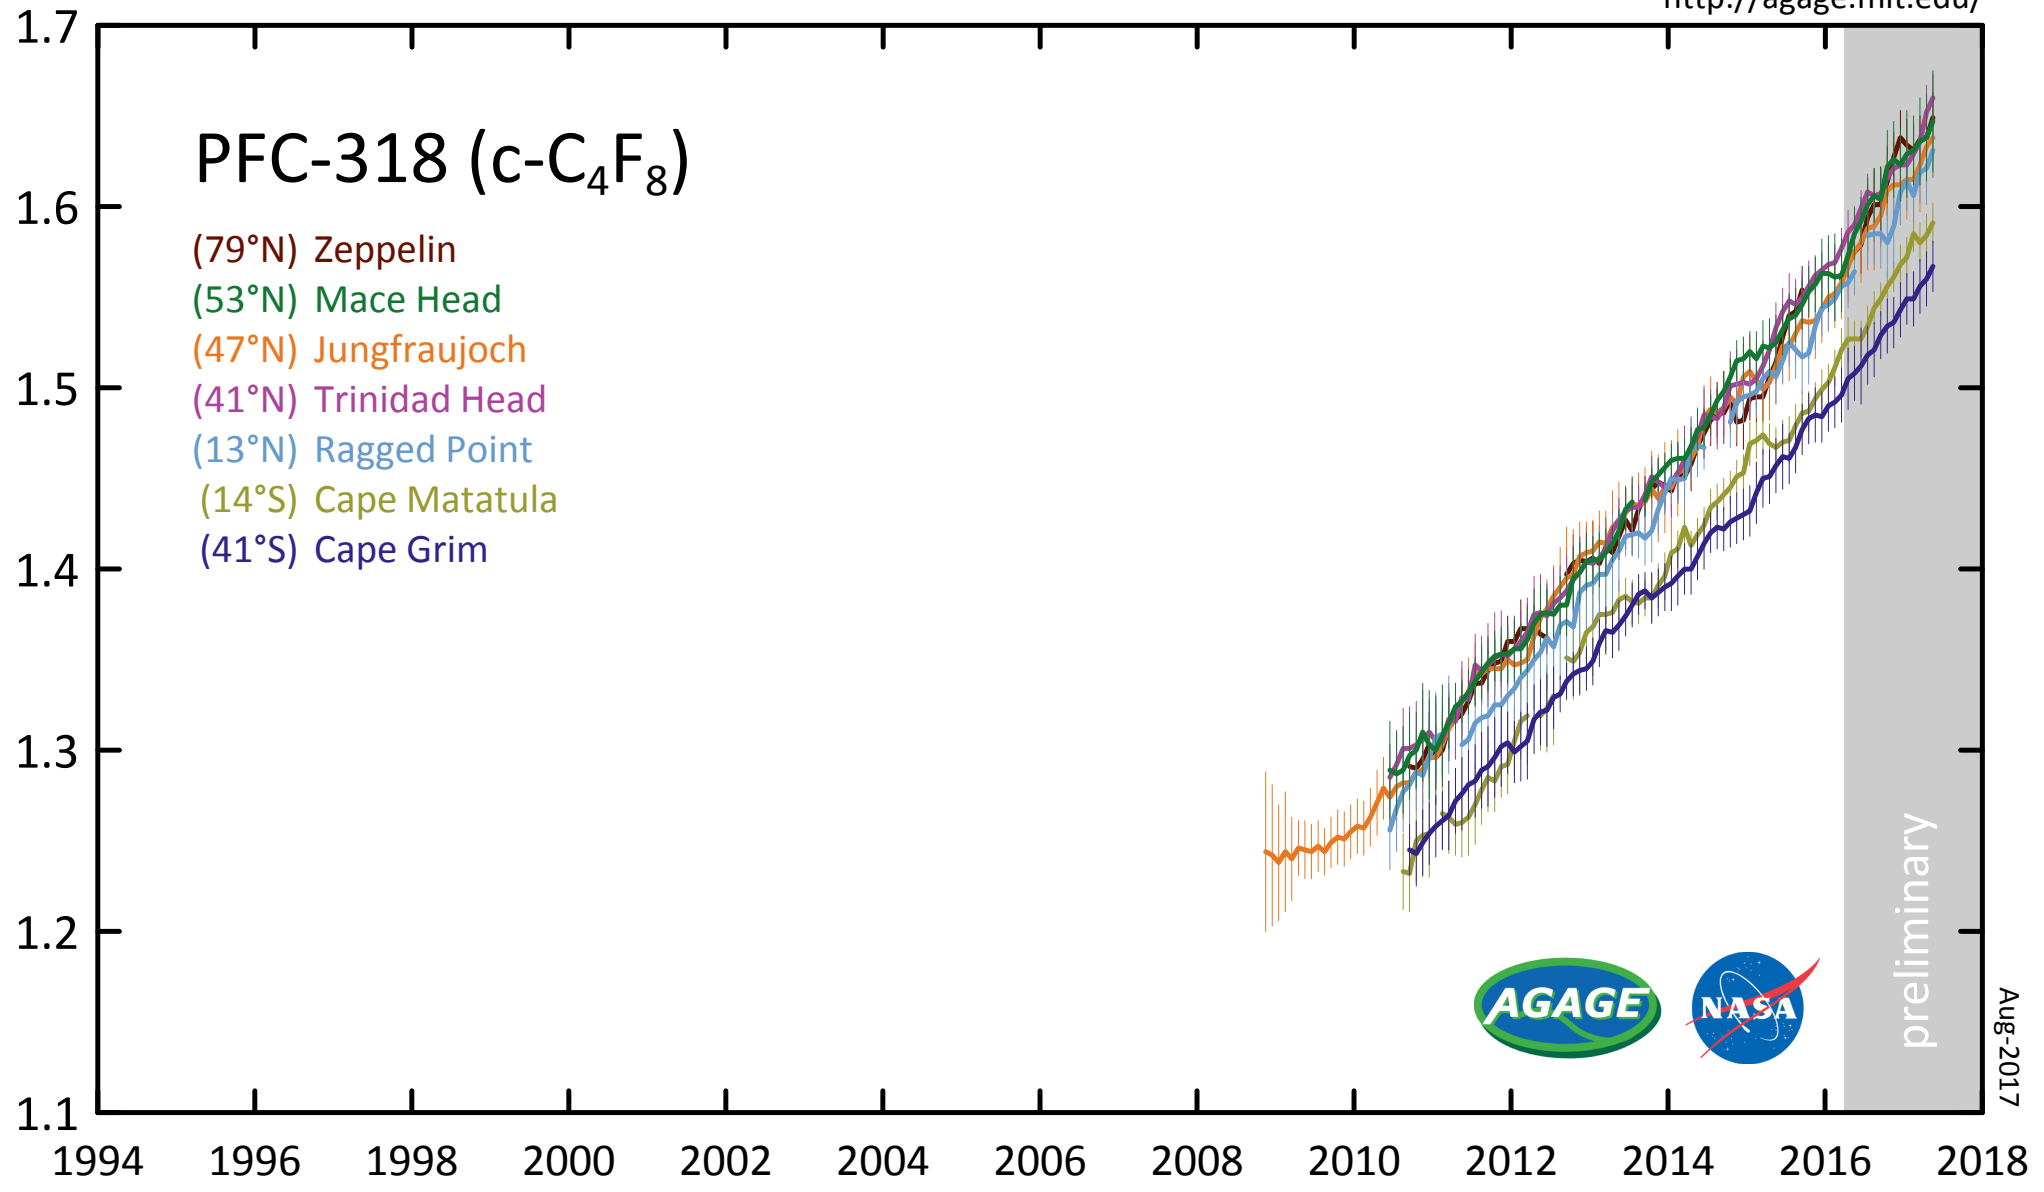

PFC-318 (c-C₄F₈)

- (79°N) Zeppelin
- (53°N) Mace Head
- (47°N) Jungfraujoch
- (41°N) Trinidad Head
- (13°N) Ragged Point
- (14°S) Cape Matatula
- (41°S) Cape Grim

c-C₄F₈ mole fraction (ppt)

preliminary

Aug-2017