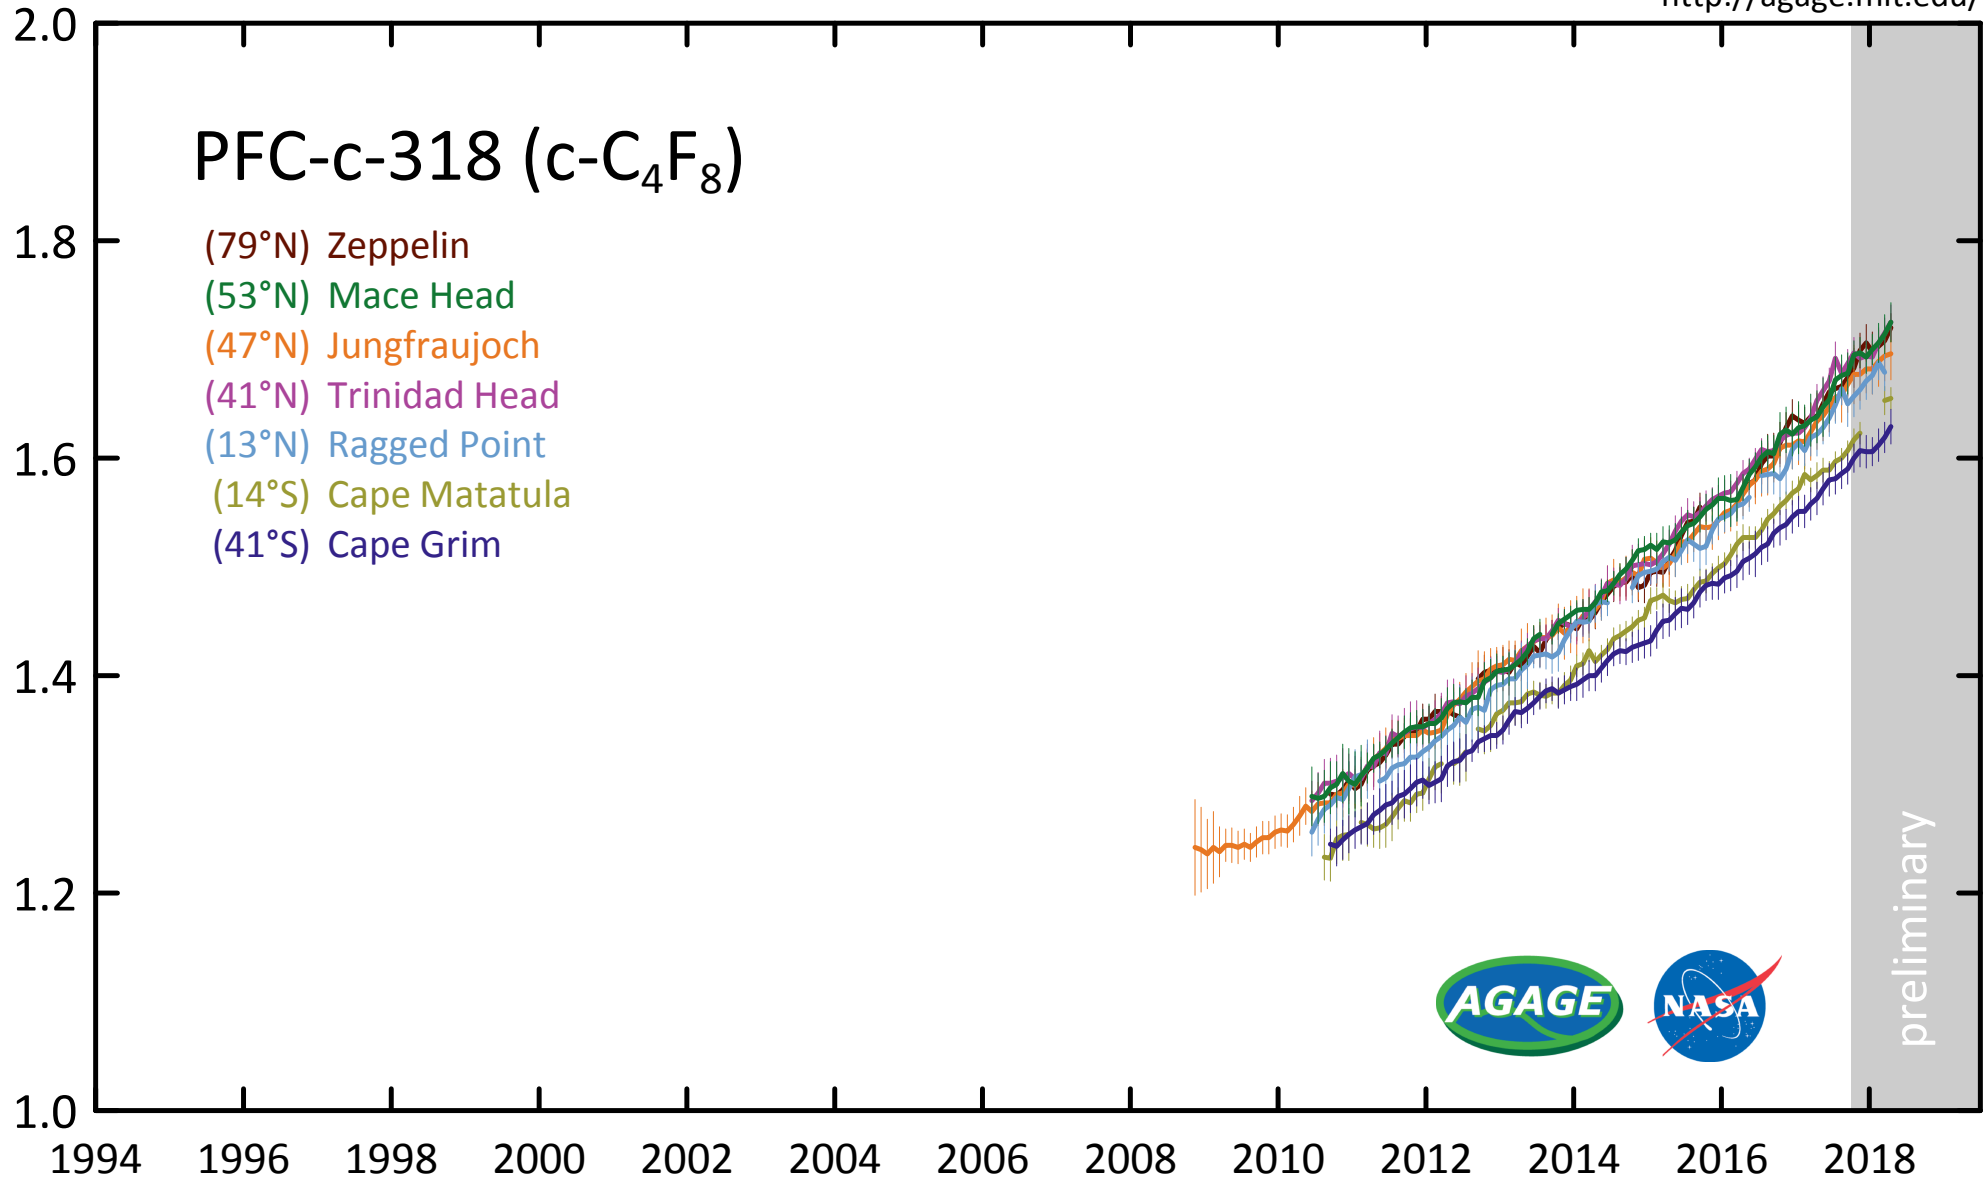

PFC-c-318 ($c\text{-C}_4\text{F}_8$)

- (79°N) Zeppelin
- (53°N) Mace Head
- (47°N) Jungfraujoch
- (41°N) Trinidad Head
- (13°N) Ragged Point
- (14°S) Cape Matatula
- (41°S) Cape Grim

c-C₄F₈ mole fraction (ppt)