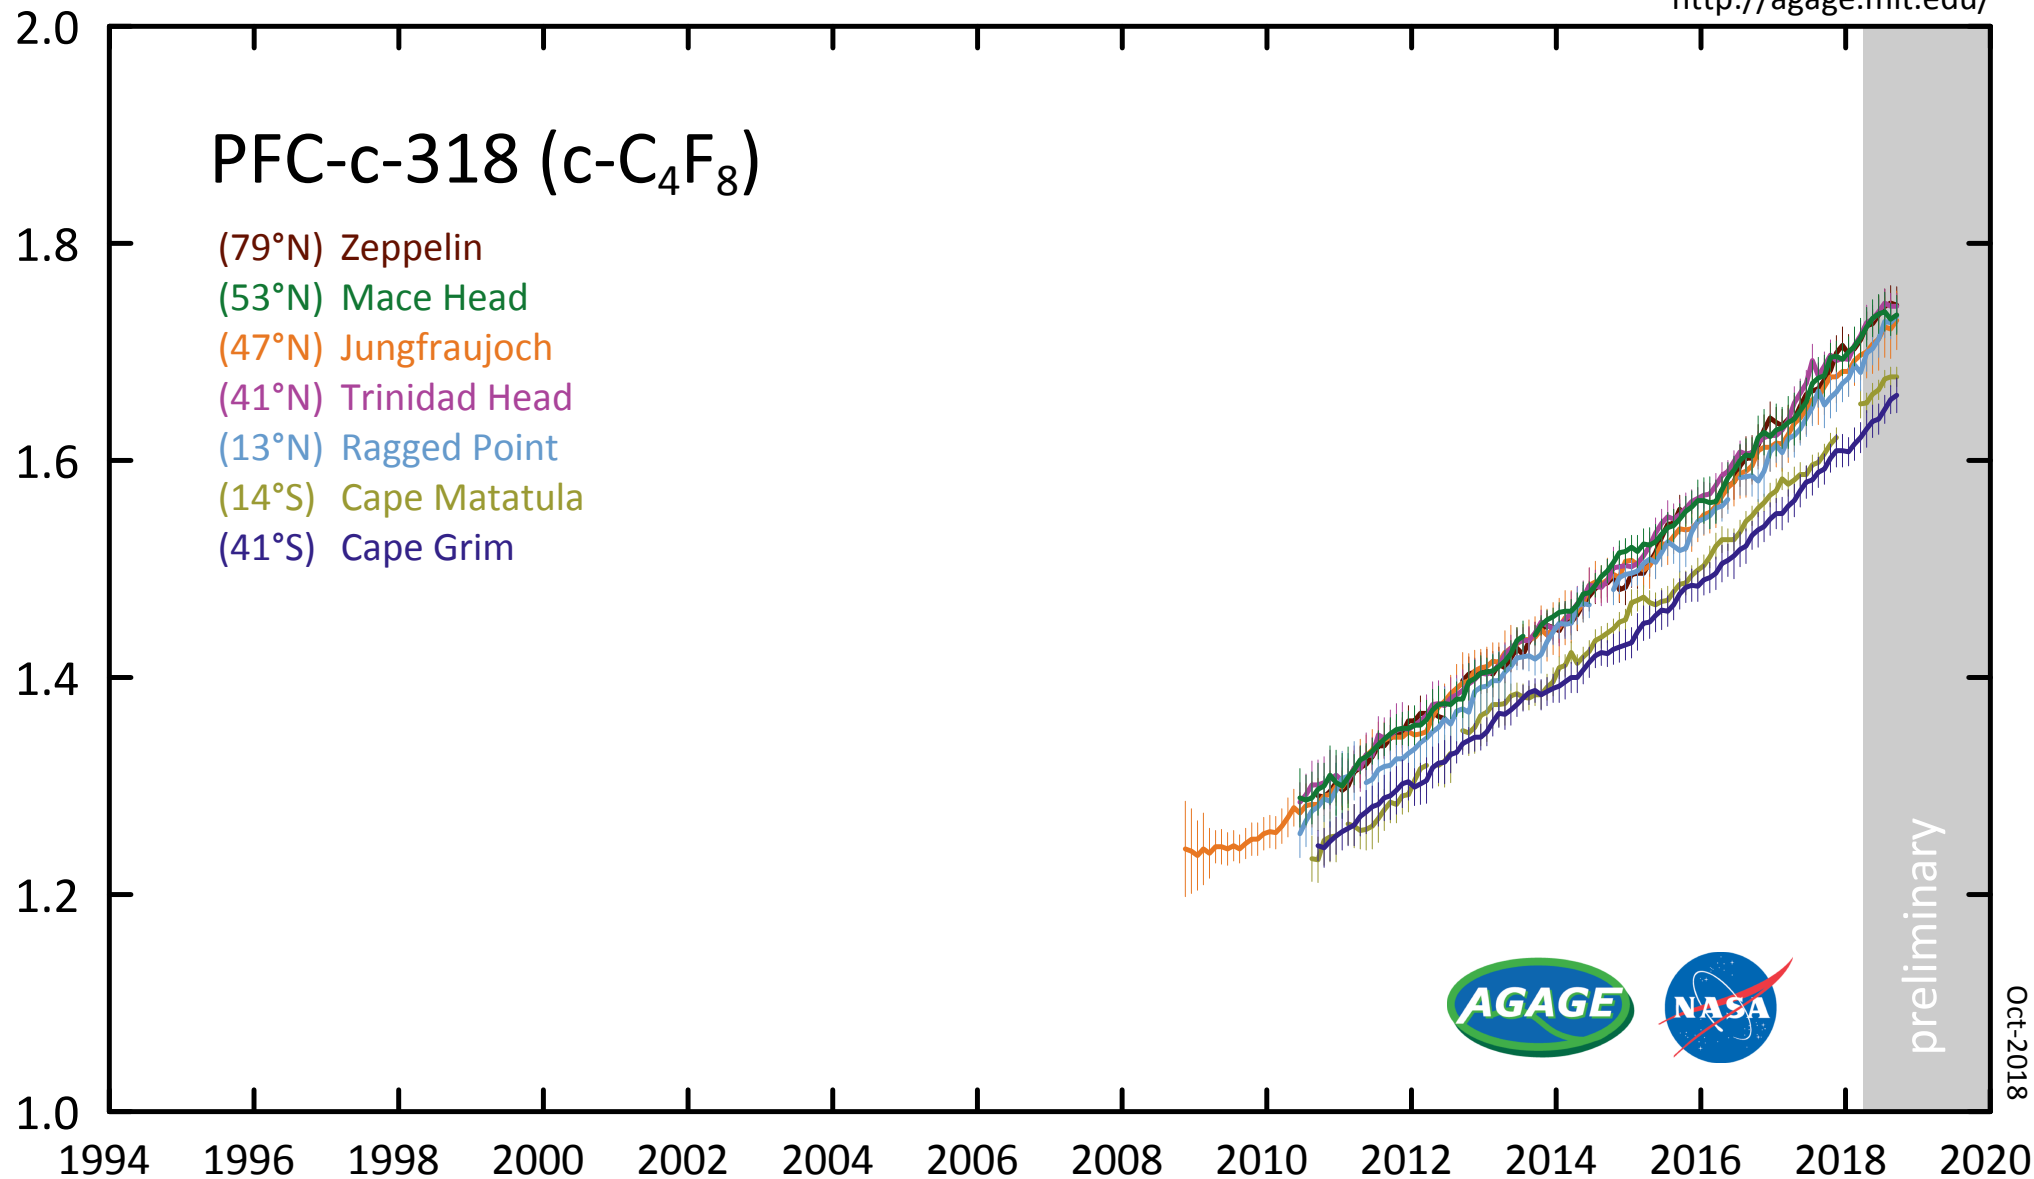

PFC-c-318 ($c\text{-C}_4\text{F}_8$)

- (79°N) Zeppelin
- (53°N) Mace Head
- (47°N) Jungfraujoch
- (41°N) Trinidad Head
- (13°N) Ragged Point
- (14°S) Cape Matatula
- (41°S) Cape Grim

c-C₄F₈ mole fraction (ppt)