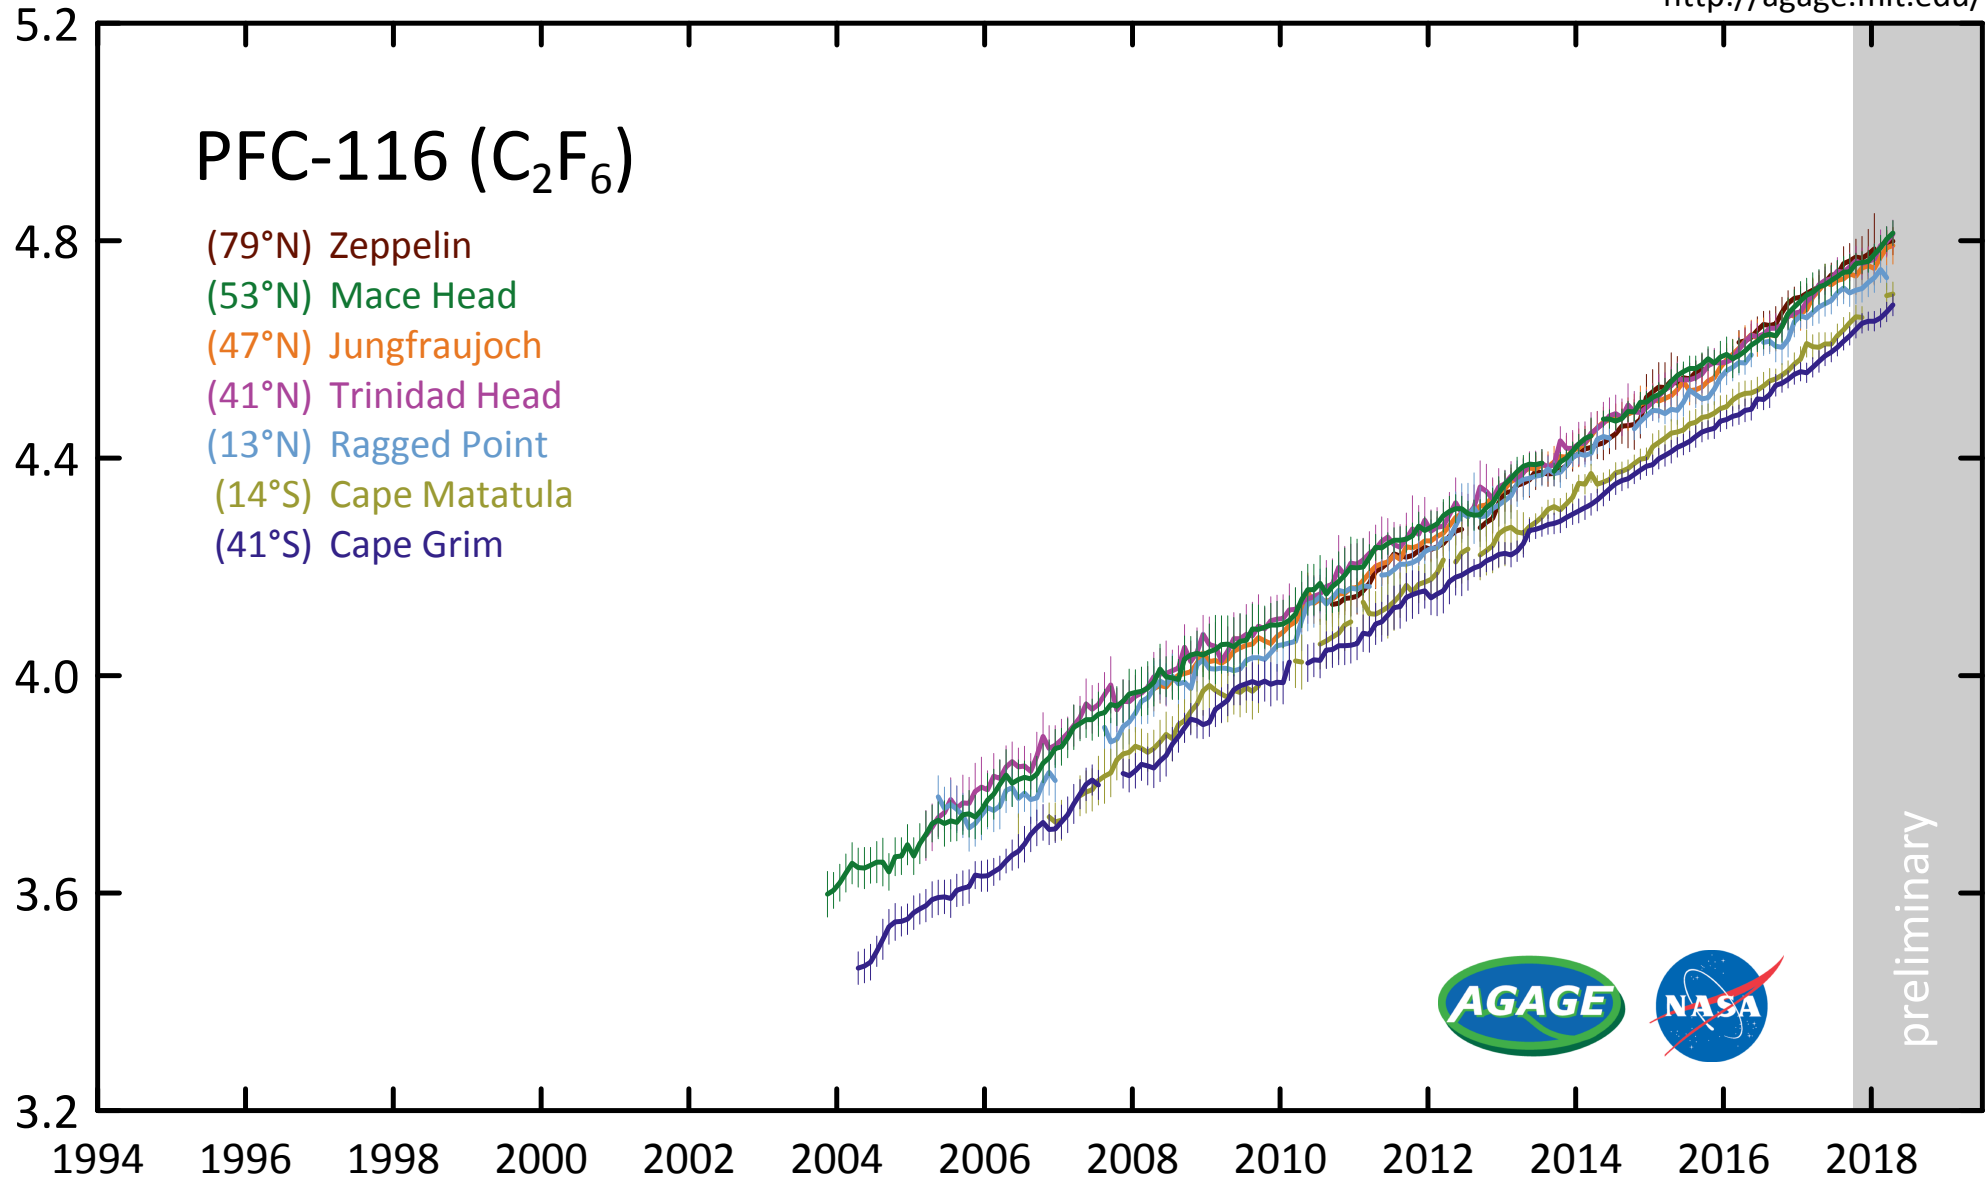

PFC-116 (C₂F₆)

- (79°N) Zeppelin
- (53°N) Mace Head
- (47°N) Jungfraujoch
- (41°N) Trinidad Head
- (13°N) Ragged Point
- (14°S) Cape Matatula
- (41°S) Cape Grim

C₂F₆ mole fraction (ppt)

preliminary

May-2018