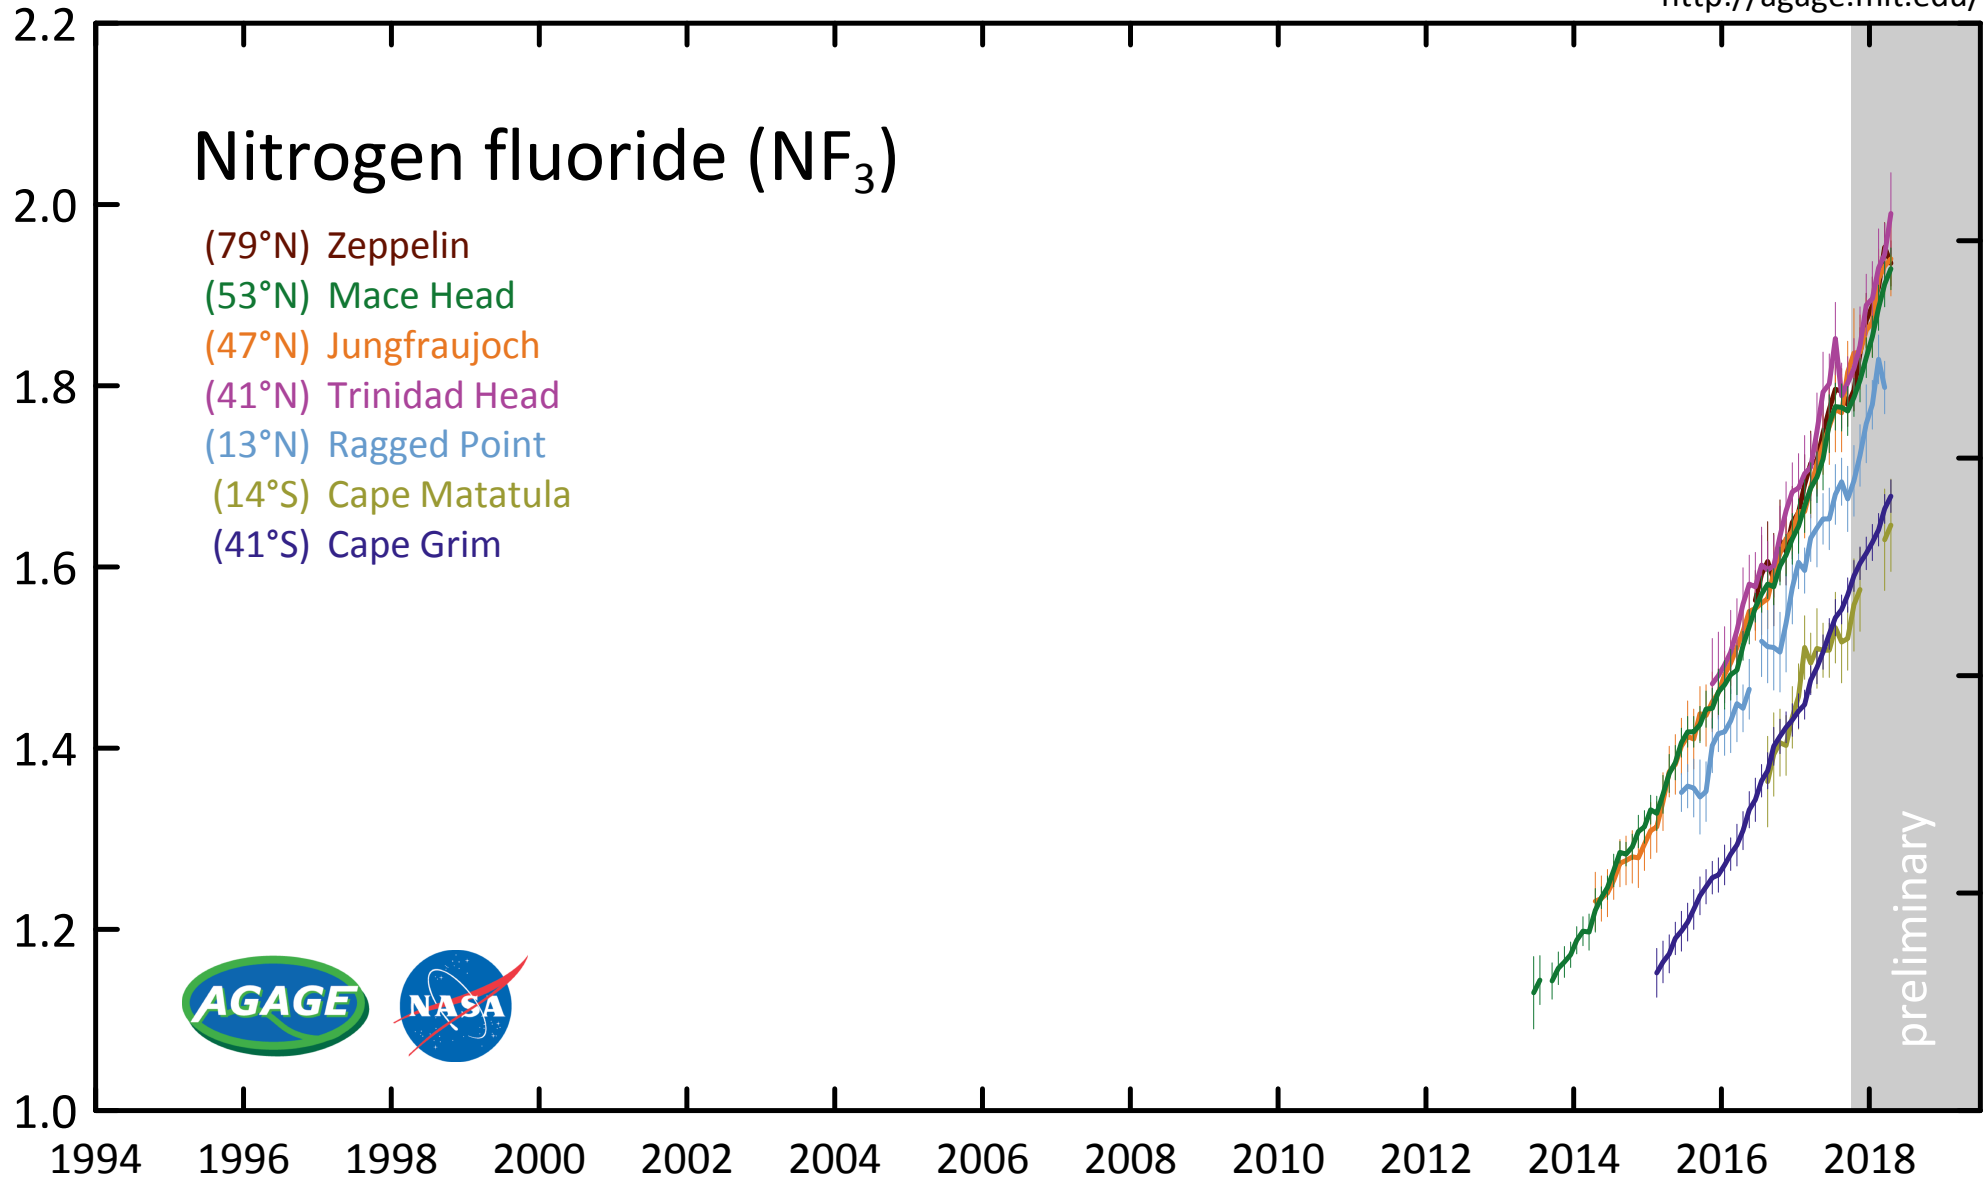

# Nitrogen fluoride (NF<sub>3</sub>)

- (79°N) Zeppelin
- (53°N) Mace Head
- (47°N) Jungfraujoch
- (41°N) Trinidad Head
- (13°N) Ragged Point
- (14°S) Cape Matatula
- (41°S) Cape Grim

NF<sub>3</sub> mole fraction (ppt)