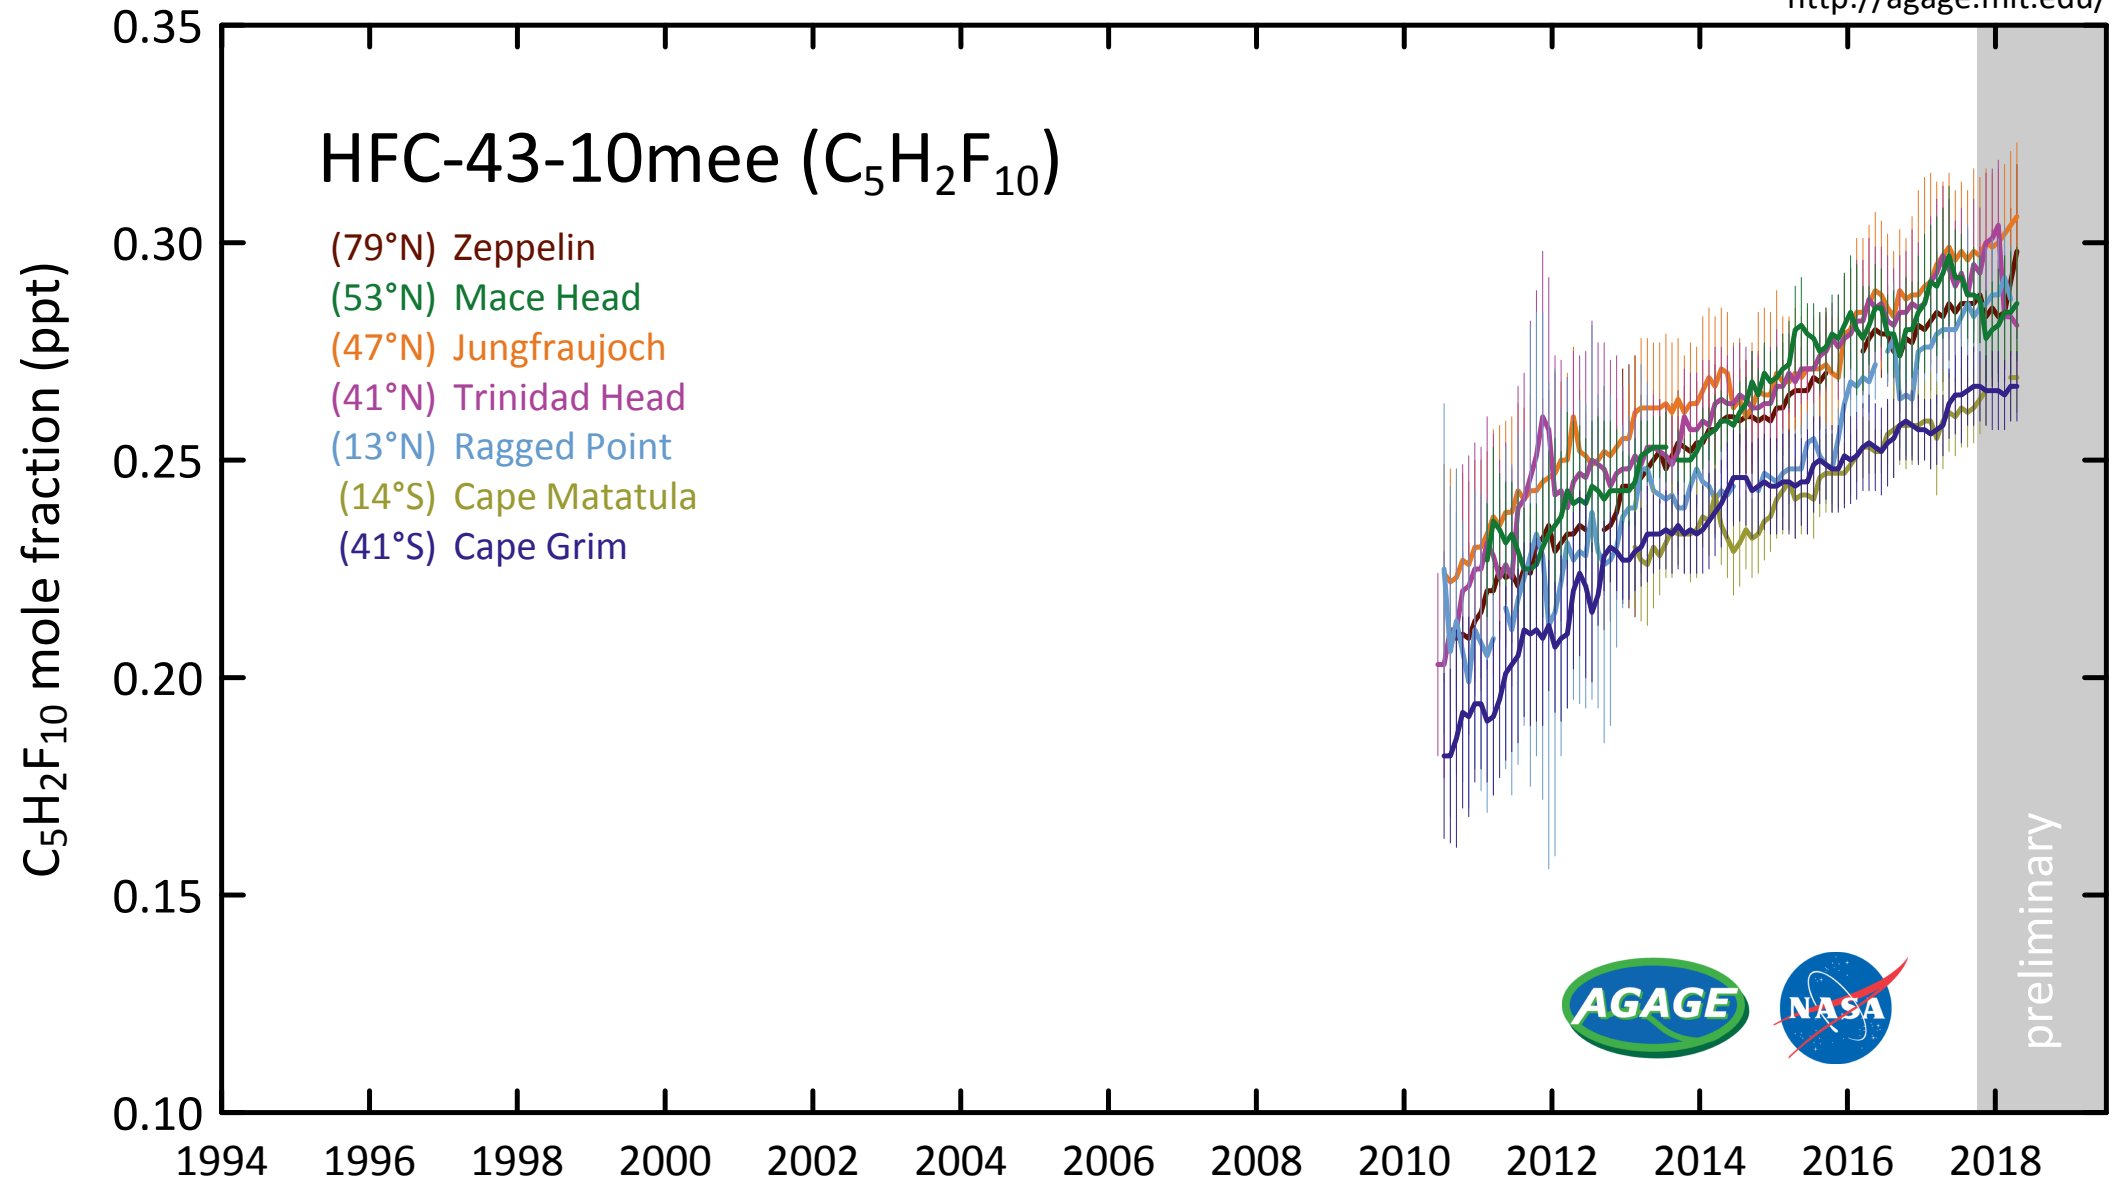

HFC-43-10mee (C₅H₂F₁₀)

- (79°N) Zeppelin
- (53°N) Mace Head
- (47°N) Jungfraujoch
- (41°N) Trinidad Head
- (13°N) Ragged Point
- (14°S) Cape Matatula
- (41°S) Cape Grim

preliminary

May-2018