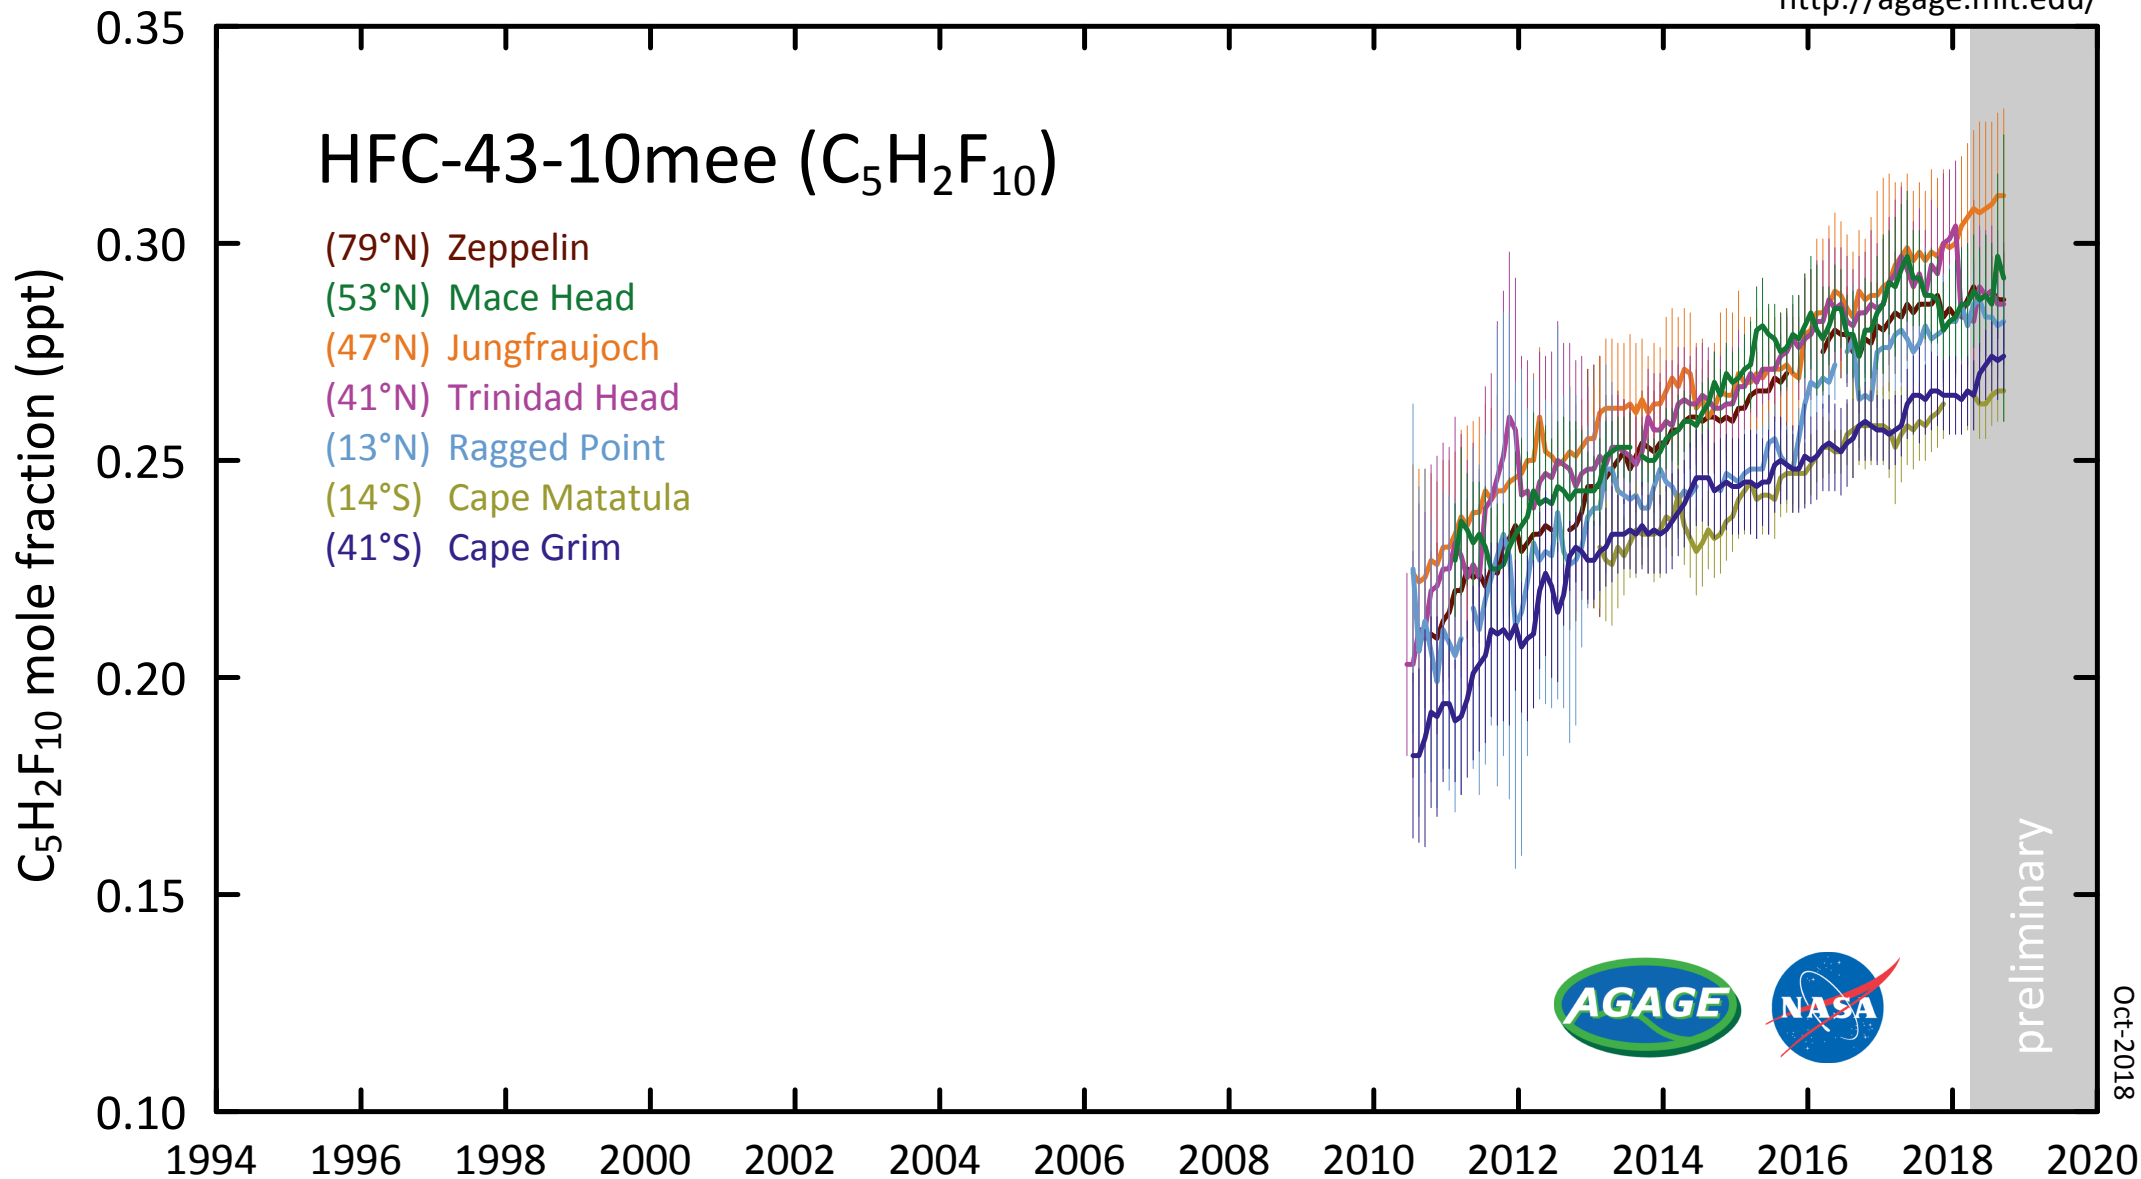

HFC-43-10mee (C₅H₂F₁₀)

- (79°N) Zeppelin
- (53°N) Mace Head
- (47°N) Jungfrauoch
- (41°N) Trinidad Head
- (13°N) Ragged Point
- (14°S) Cape Matatula
- (41°S) Cape Grim

Oct-2018

preliminary