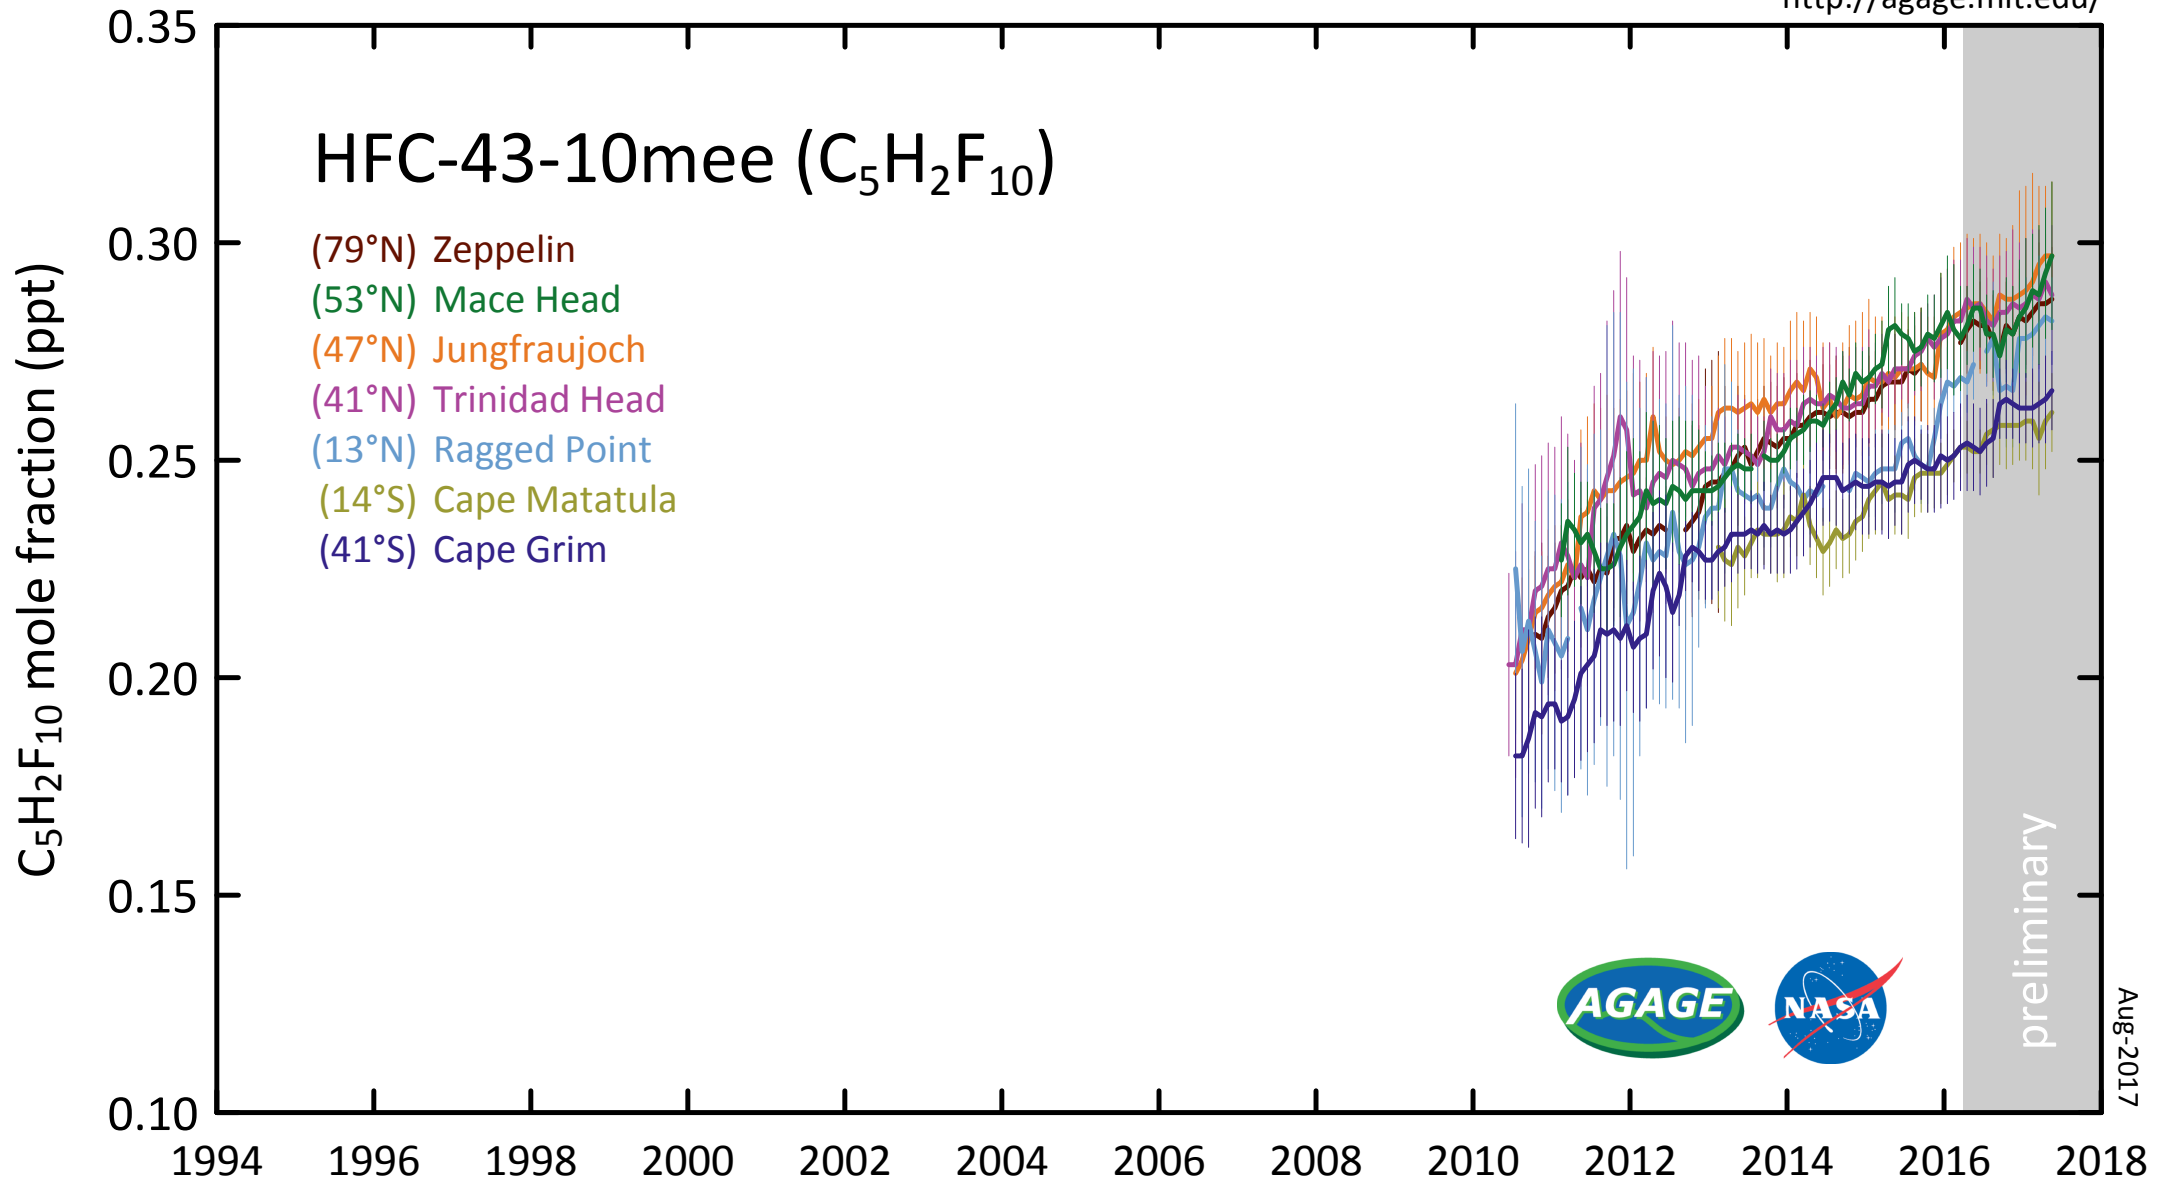

HFC-43-10mee (C₅H₂F₁₀)

- (79°N) Zeppelin
- (53°N) Mace Head
- (47°N) Jungfrauoch
- (41°N) Trinidad Head
- (13°N) Ragged Point
- (14°S) Cape Matatula
- (41°S) Cape Grim

preliminary

Aug-2017