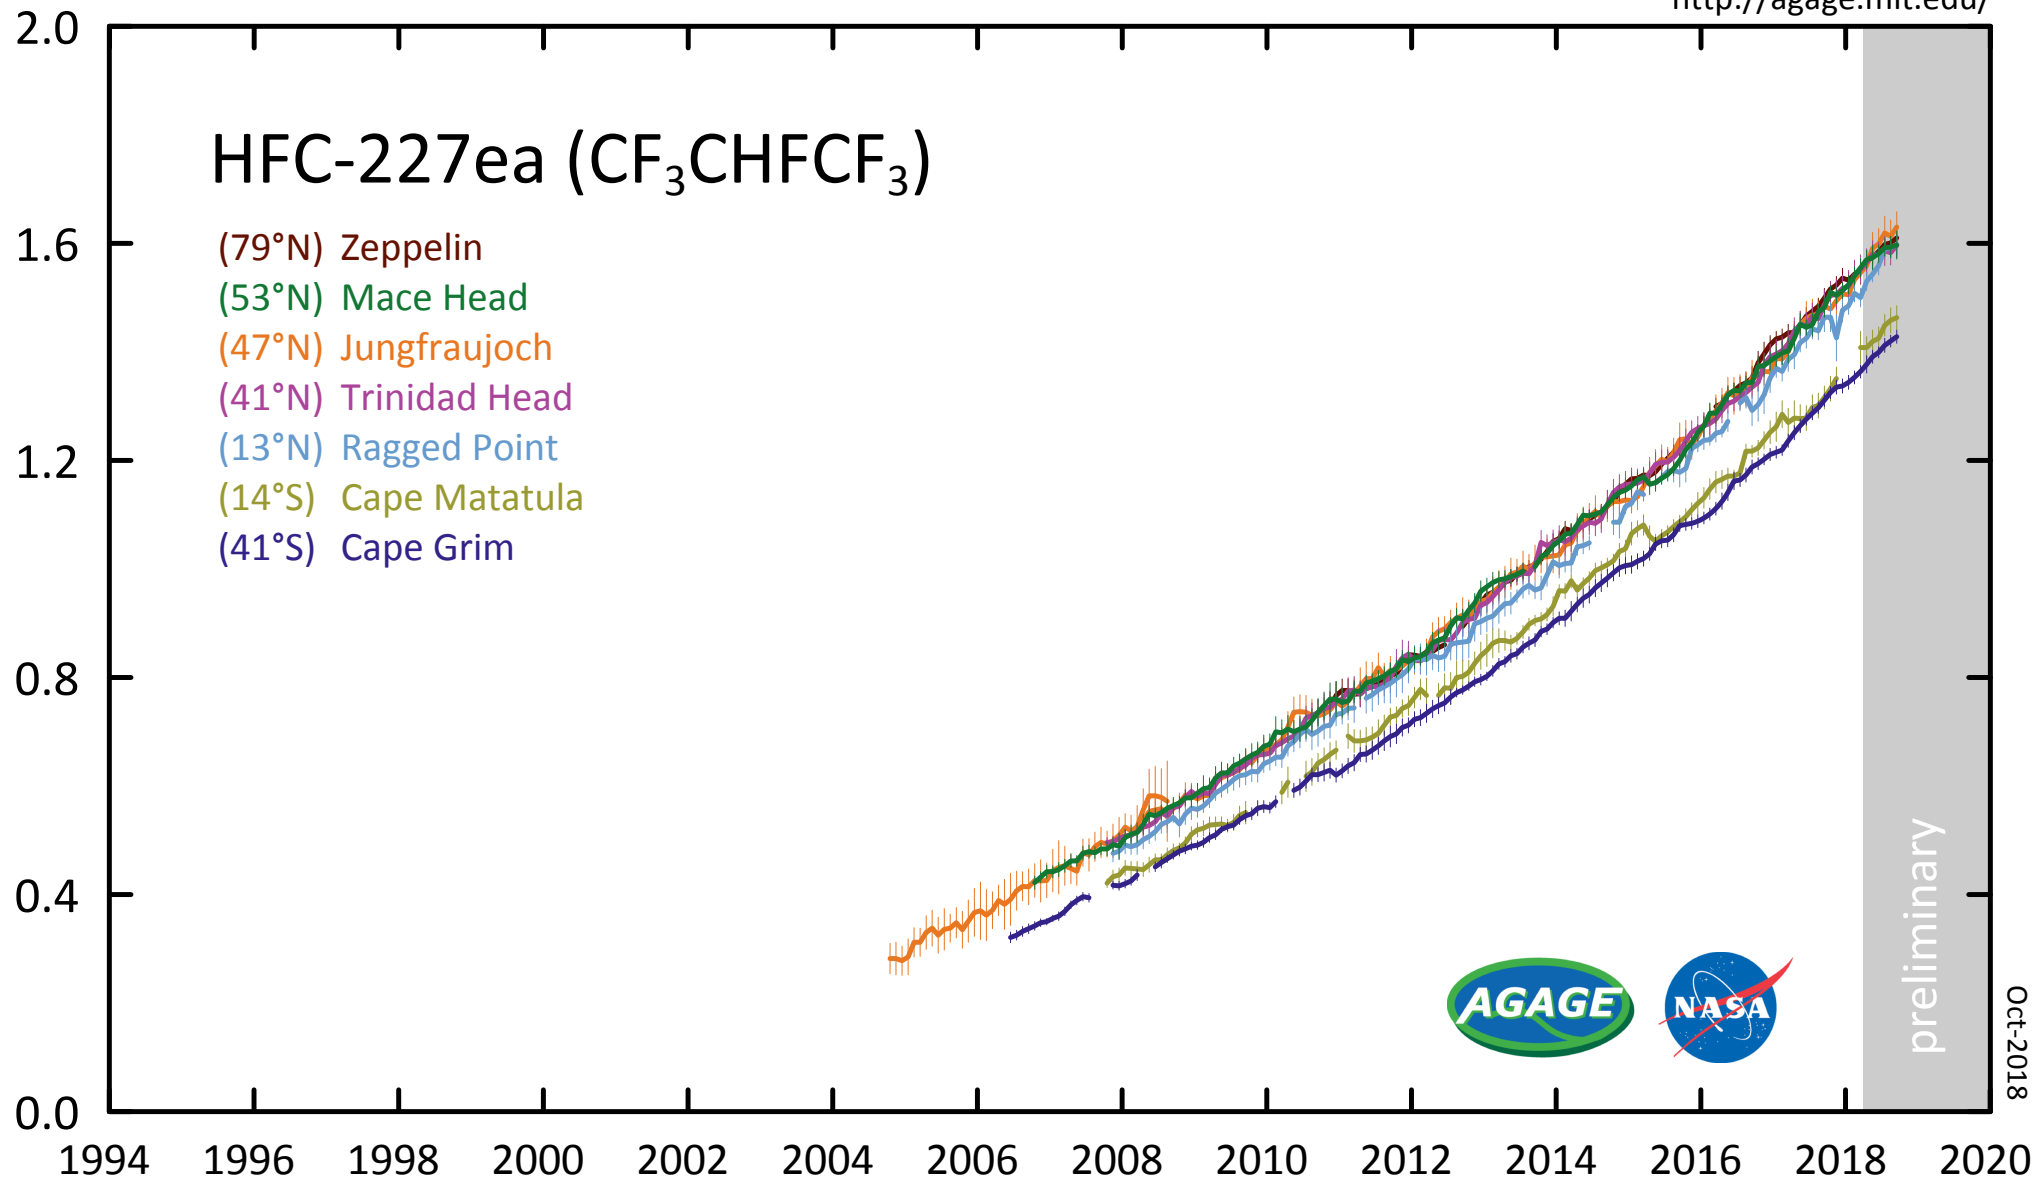

# HFC-227ea (CF<sub>3</sub>CHFCF<sub>3</sub>)

CF<sub>3</sub>CHFCF<sub>3</sub> mole fraction (ppt)

- (79°N) Zeppelin
- (53°N) Mace Head
- (47°N) Jungfrauoch
- (41°N) Trinidad Head
- (13°N) Ragged Point
- (14°S) Cape Matatula
- (41°S) Cape Grim