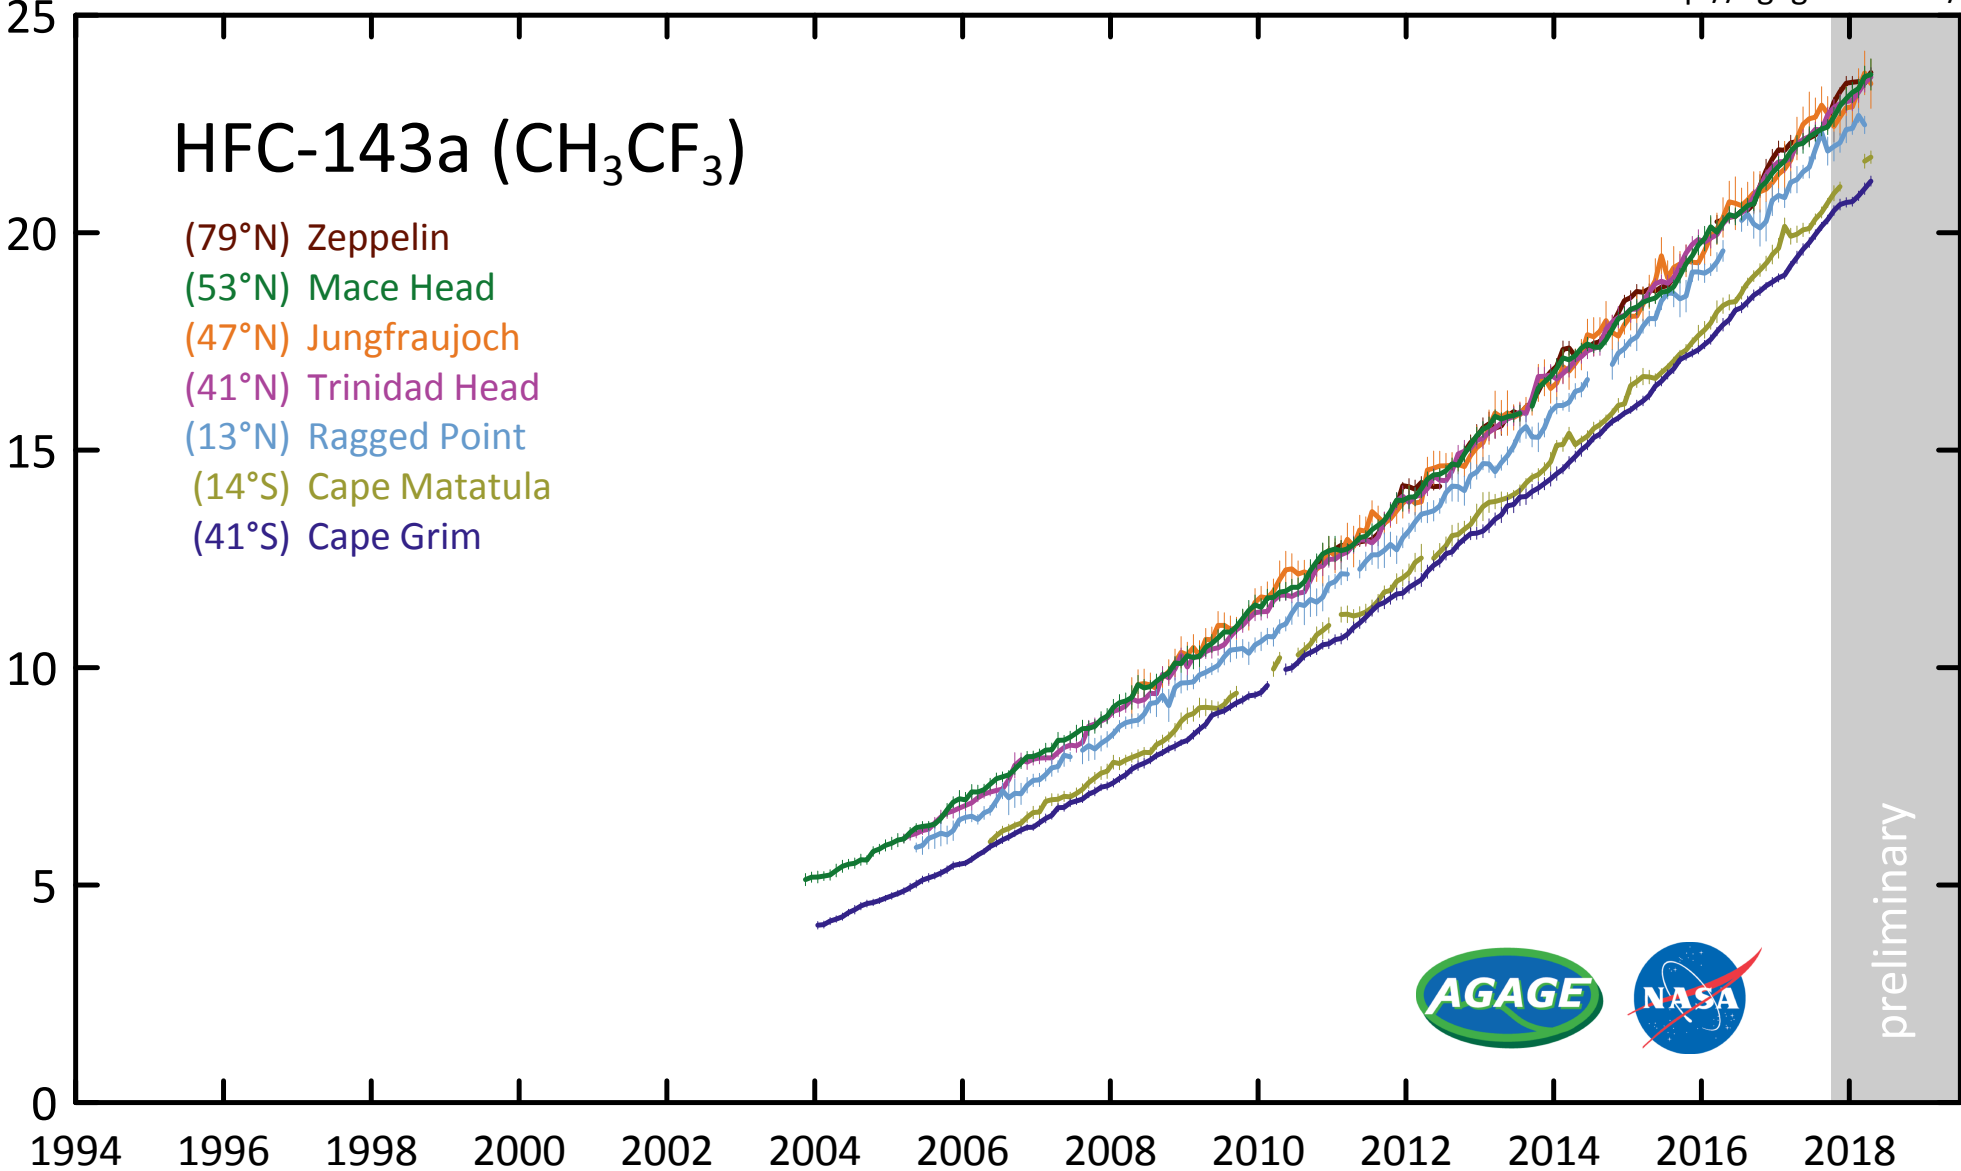

CH<sub>3</sub>CF<sub>3</sub> mole fraction (ppt)

# HFC-143a (CH<sub>3</sub>CF<sub>3</sub>)

- (79°N) Zeppelin
- (53°N) Mace Head
- (47°N) Jungfrauoch
- (41°N) Trinidad Head
- (13°N) Ragged Point
- (14°S) Cape Matatula
- (41°S) Cape Grim

preliminary

May-2018