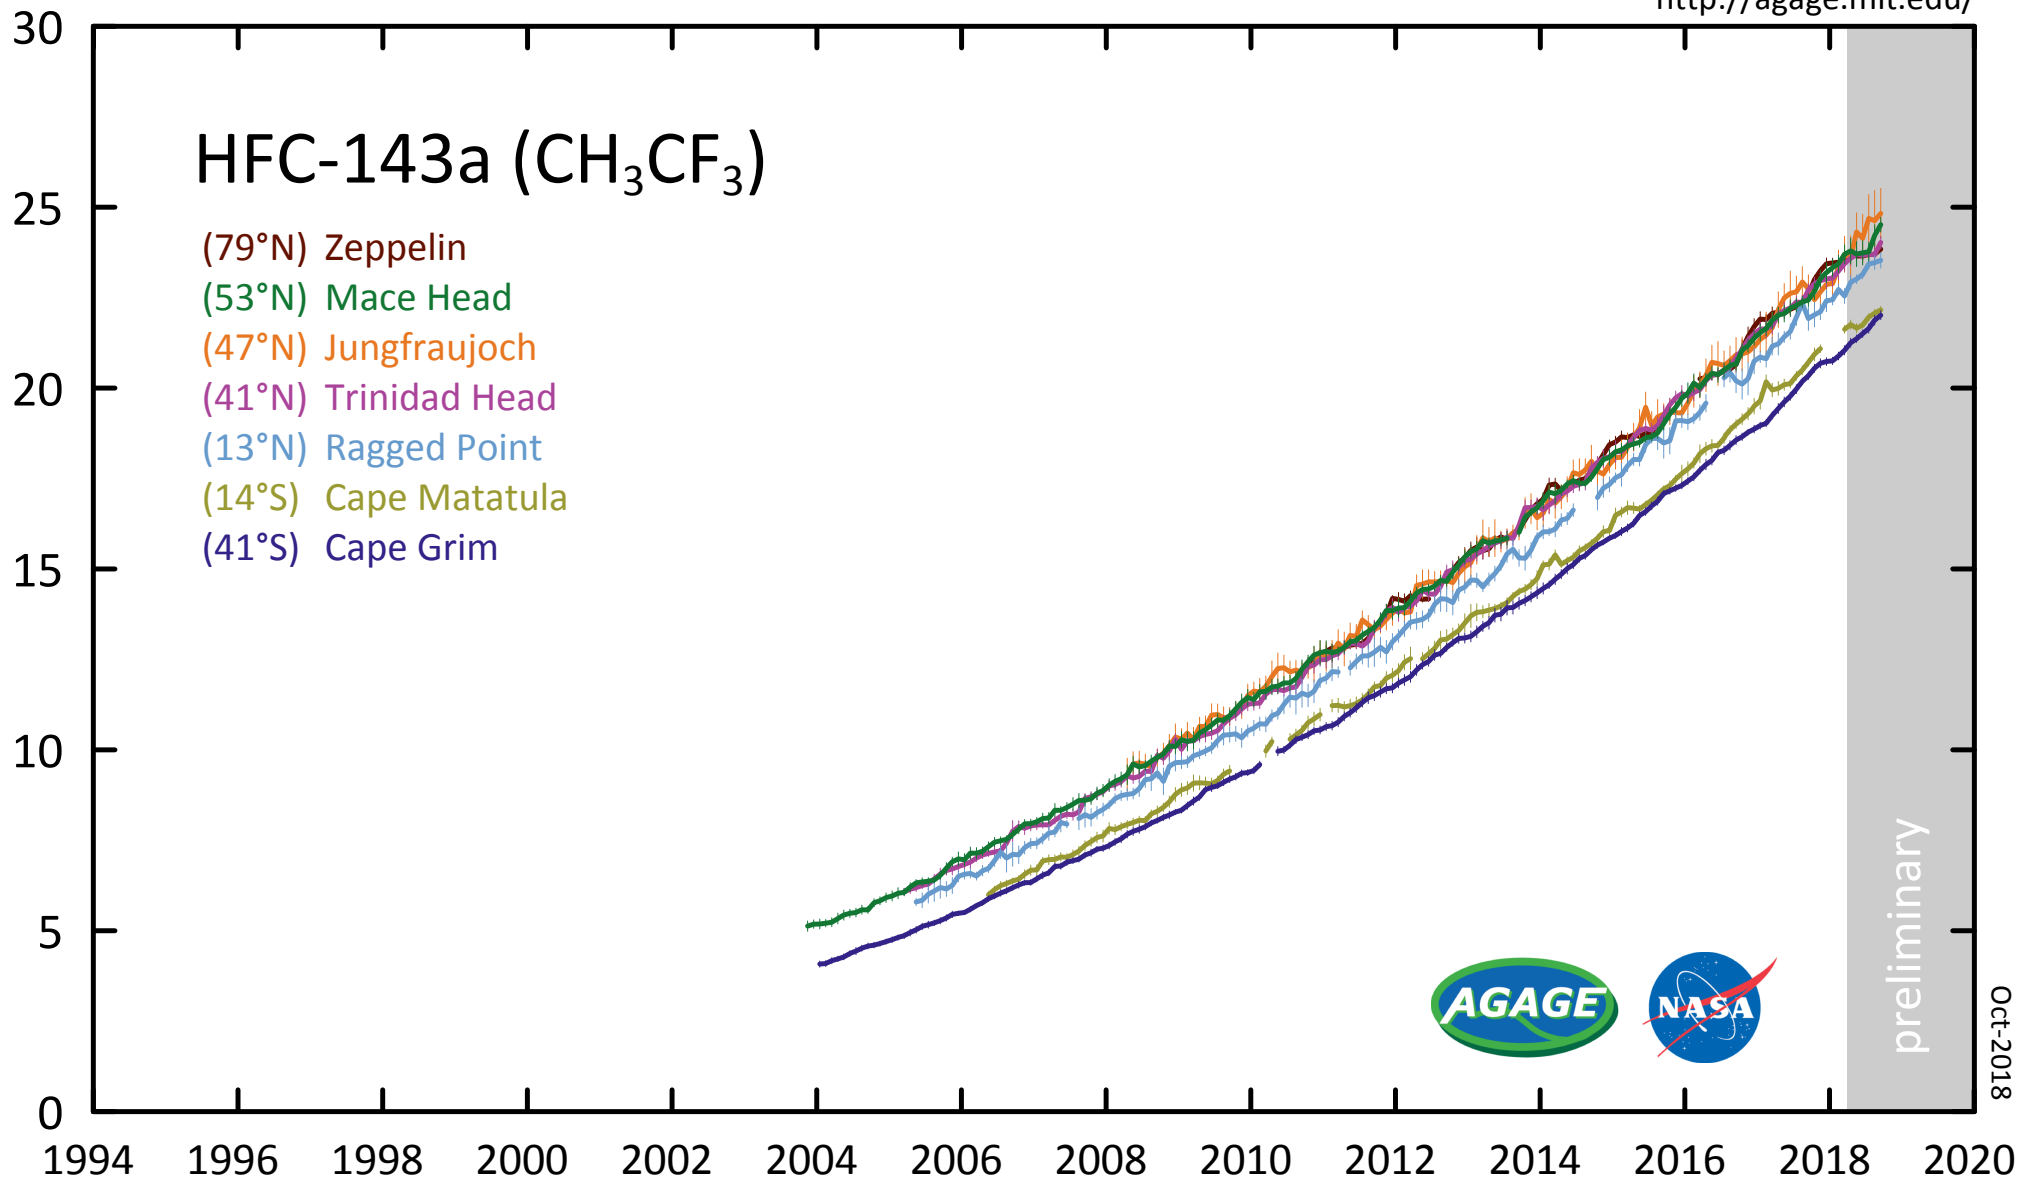

# HFC-143a (CH<sub>3</sub>CF<sub>3</sub>)

- (79°N) Zeppelin
- (53°N) Mace Head
- (47°N) Jungfraujoch
- (41°N) Trinidad Head
- (13°N) Ragged Point
- (14°S) Cape Matatula
- (41°S) Cape Grim

CH<sub>3</sub>CF<sub>3</sub> mole fraction (ppt)