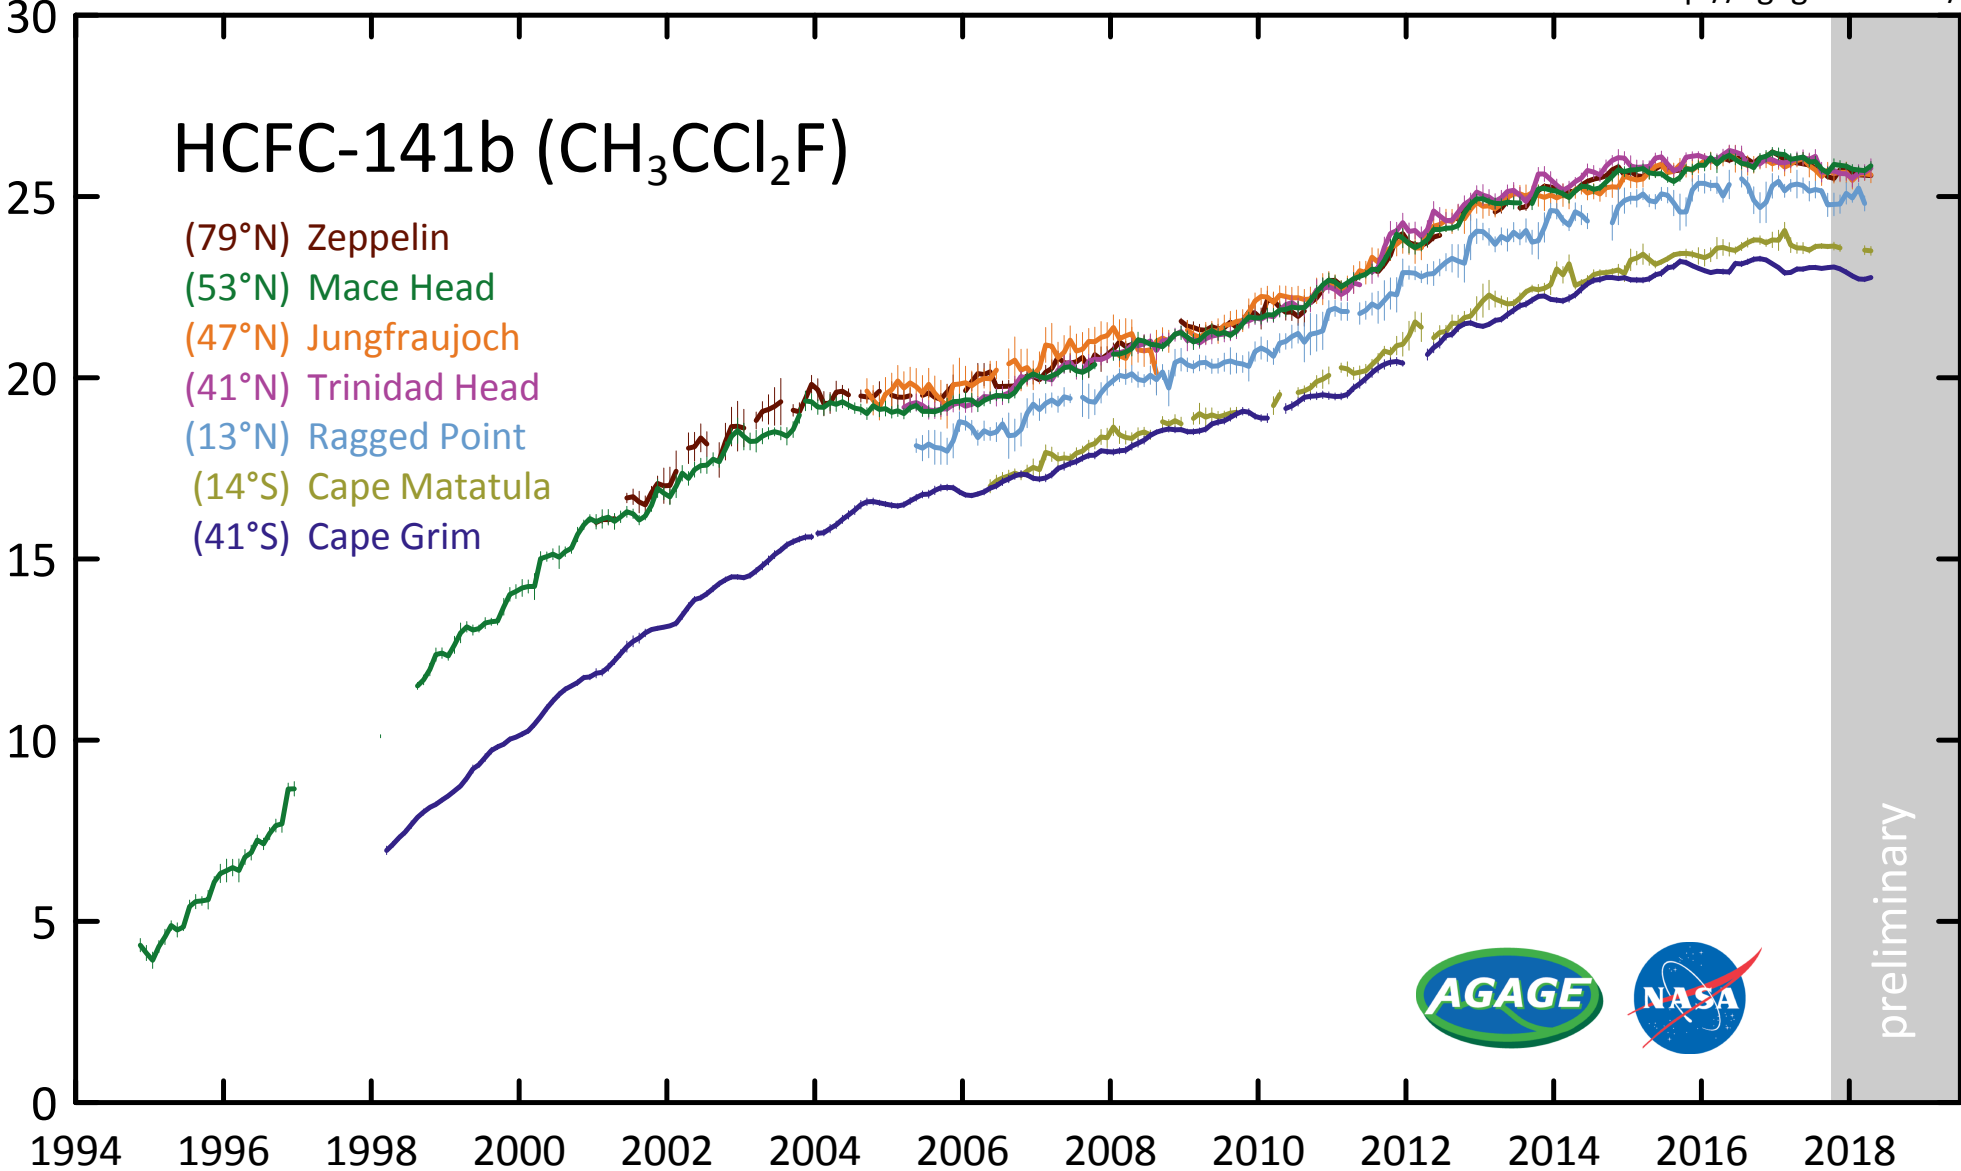

# HCFC-141b (CH<sub>3</sub>CCl<sub>2</sub>F)

CH<sub>3</sub>CCl<sub>2</sub>F mole fraction (ppt)

- (79°N) Zeppelin
- (53°N) Mace Head
- (47°N) Jungfrauoch
- (41°N) Trinidad Head
- (13°N) Ragged Point
- (14°S) Cape Matatula
- (41°S) Cape Grim