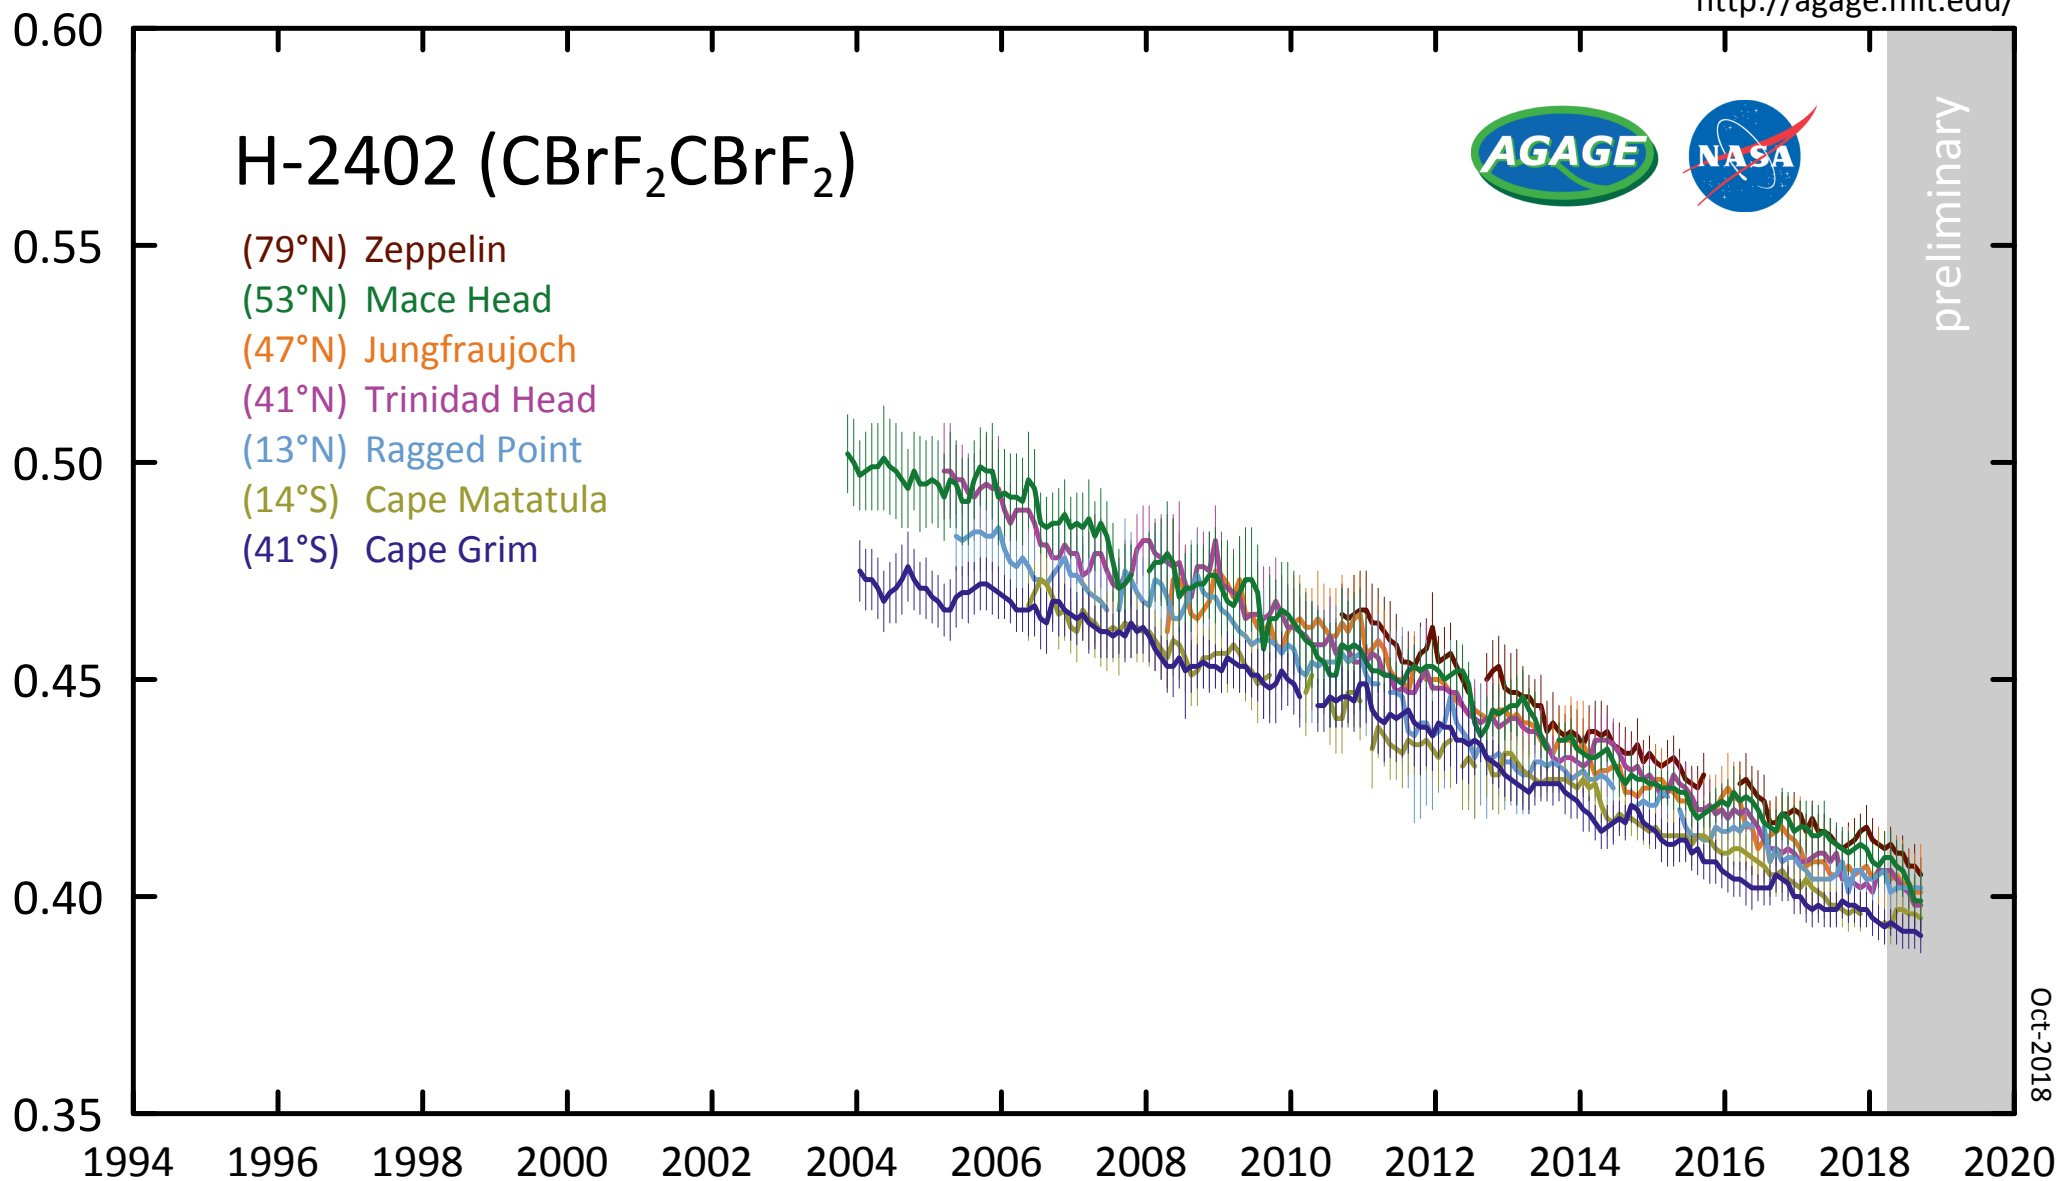

H-2402 (CBrF₂CBrF₂)

- (79°N) Zeppelin
- (53°N) Mace Head
- (47°N) Jungfraujoch
- (41°N) Trinidad Head
- (13°N) Ragged Point
- (14°S) Cape Matatula
- (41°S) Cape Grim

CBrF₂CBrF₂ mole fraction (ppt)

Oct-2018