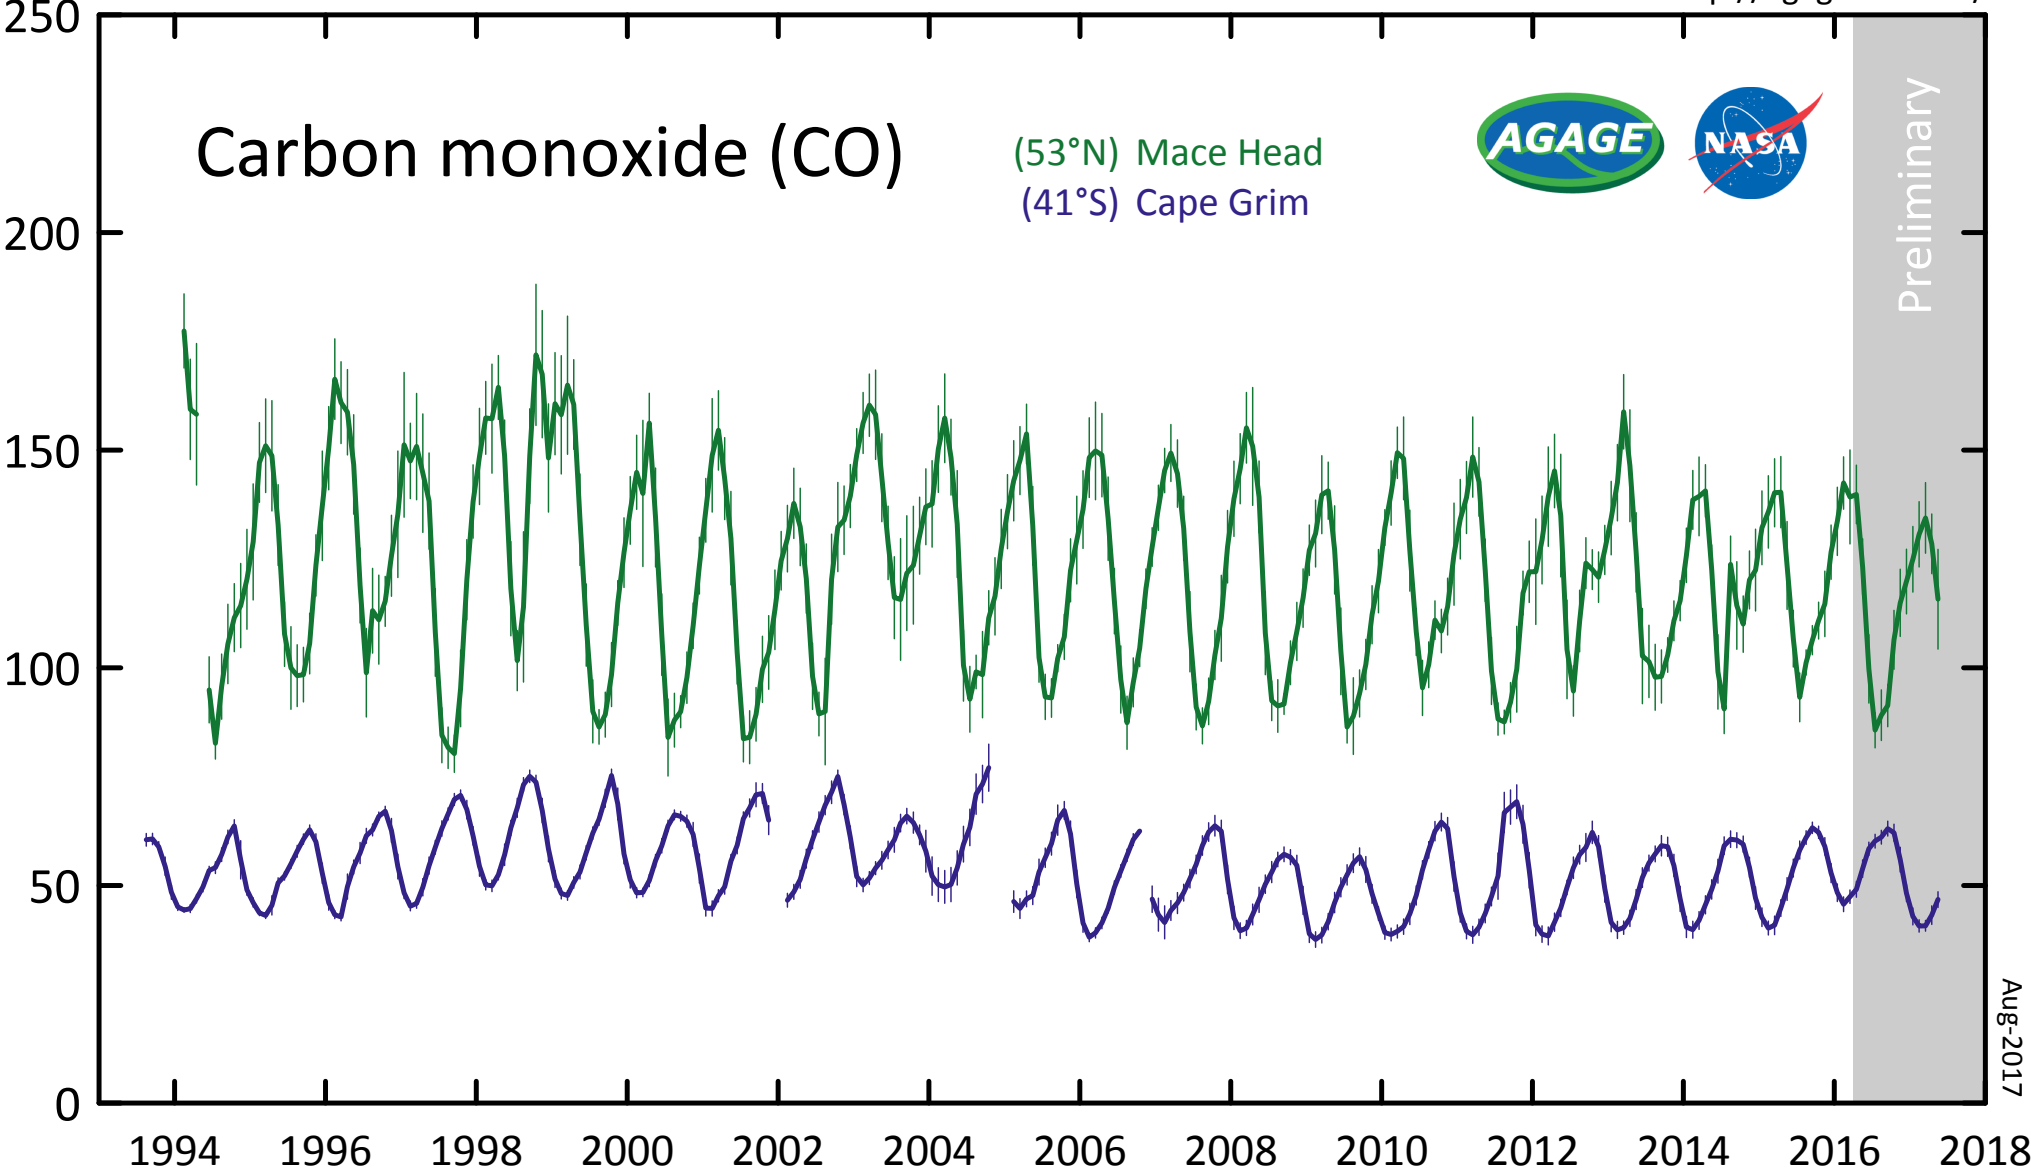

CO mole fraction (ppb)

# Carbon monoxide (CO)

(53°N) Mace Head  
(41°S) Cape Grim

Preliminary

Aug-2017