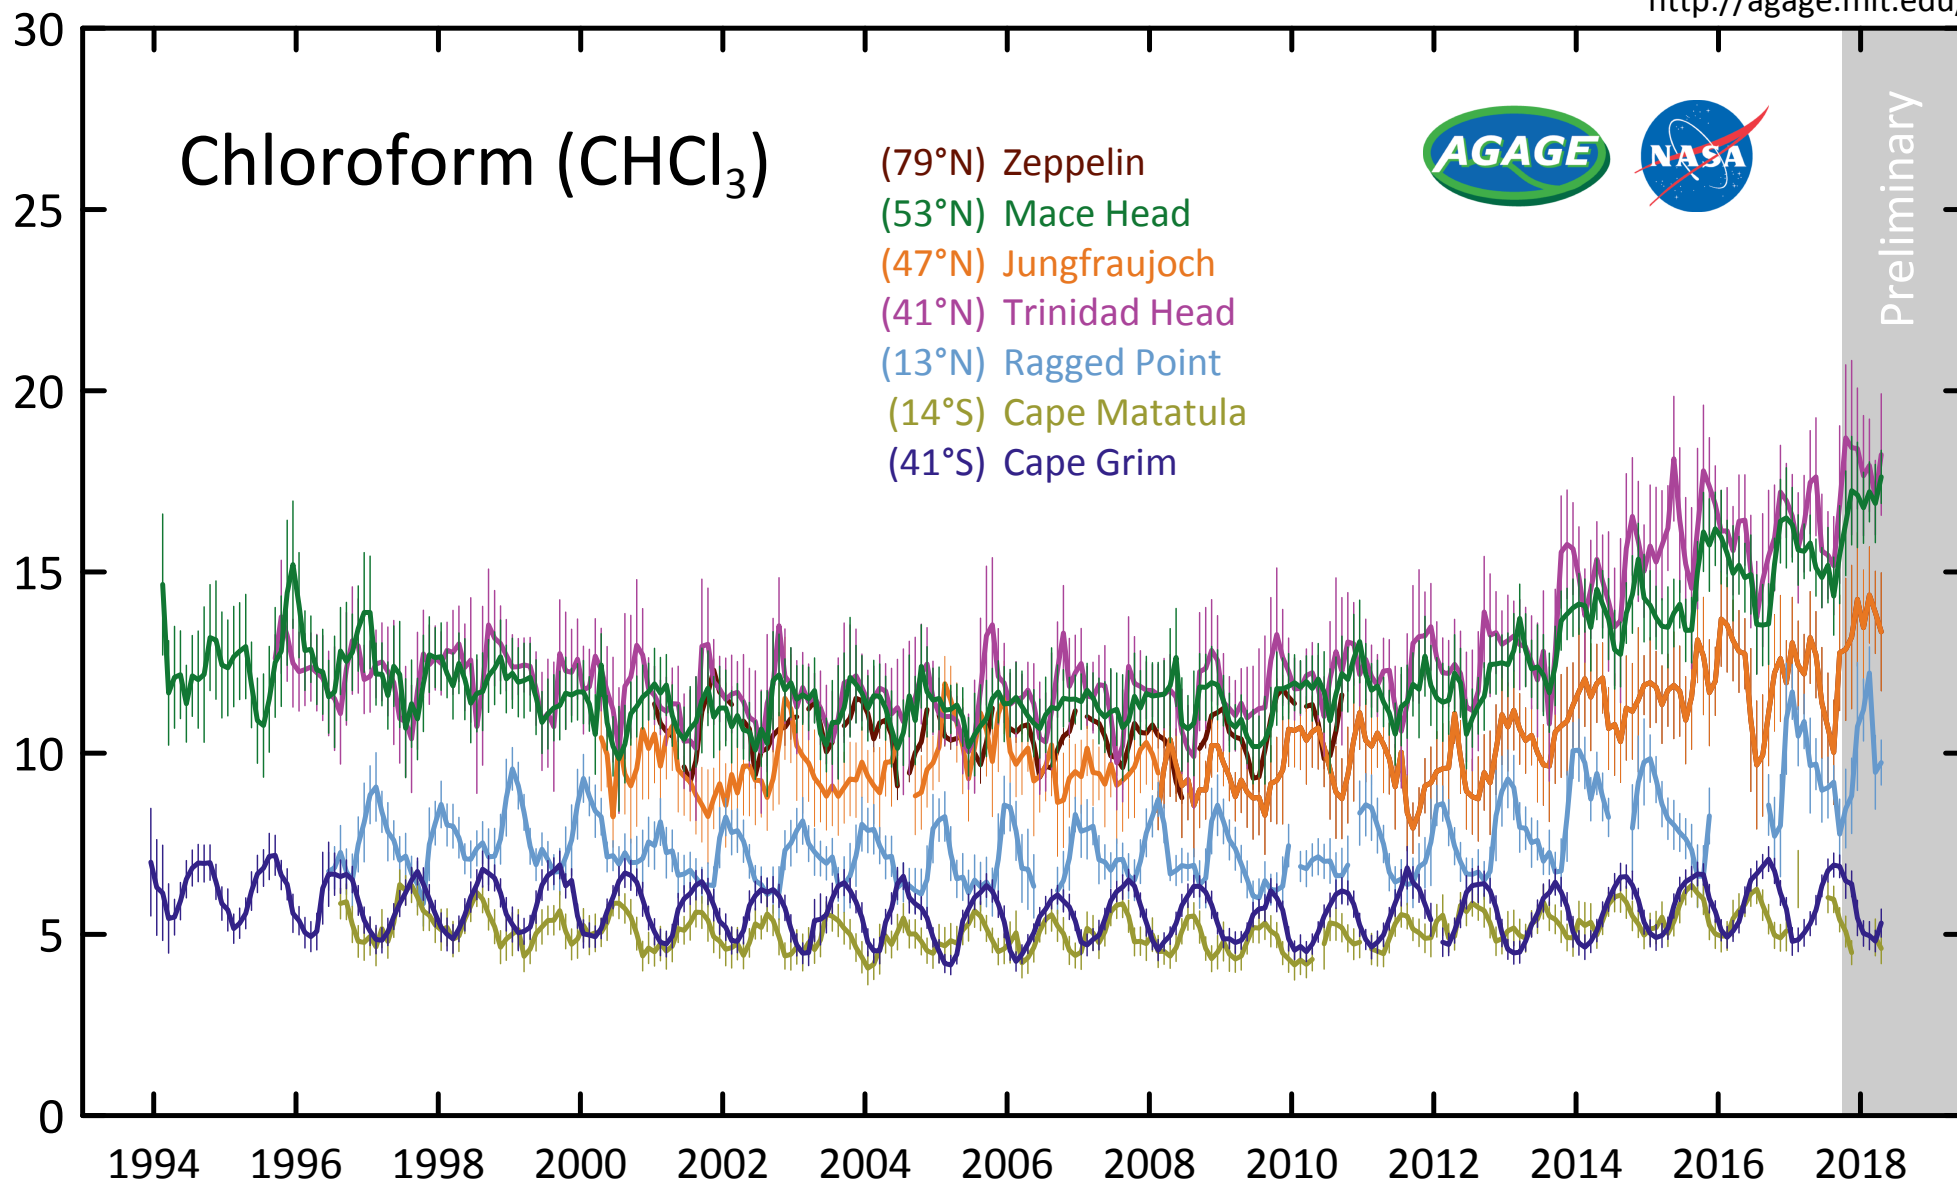

Chloroform (CHCl₃)

- (79°N) Zeppelin
- (53°N) Mace Head
- (47°N) Jungfraujoch
- (41°N) Trinidad Head
- (13°N) Ragged Point
- (14°S) Cape Matatula
- (41°S) Cape Grim

CHCl₃ mole fraction (ppt)

May-2018

Preliminary