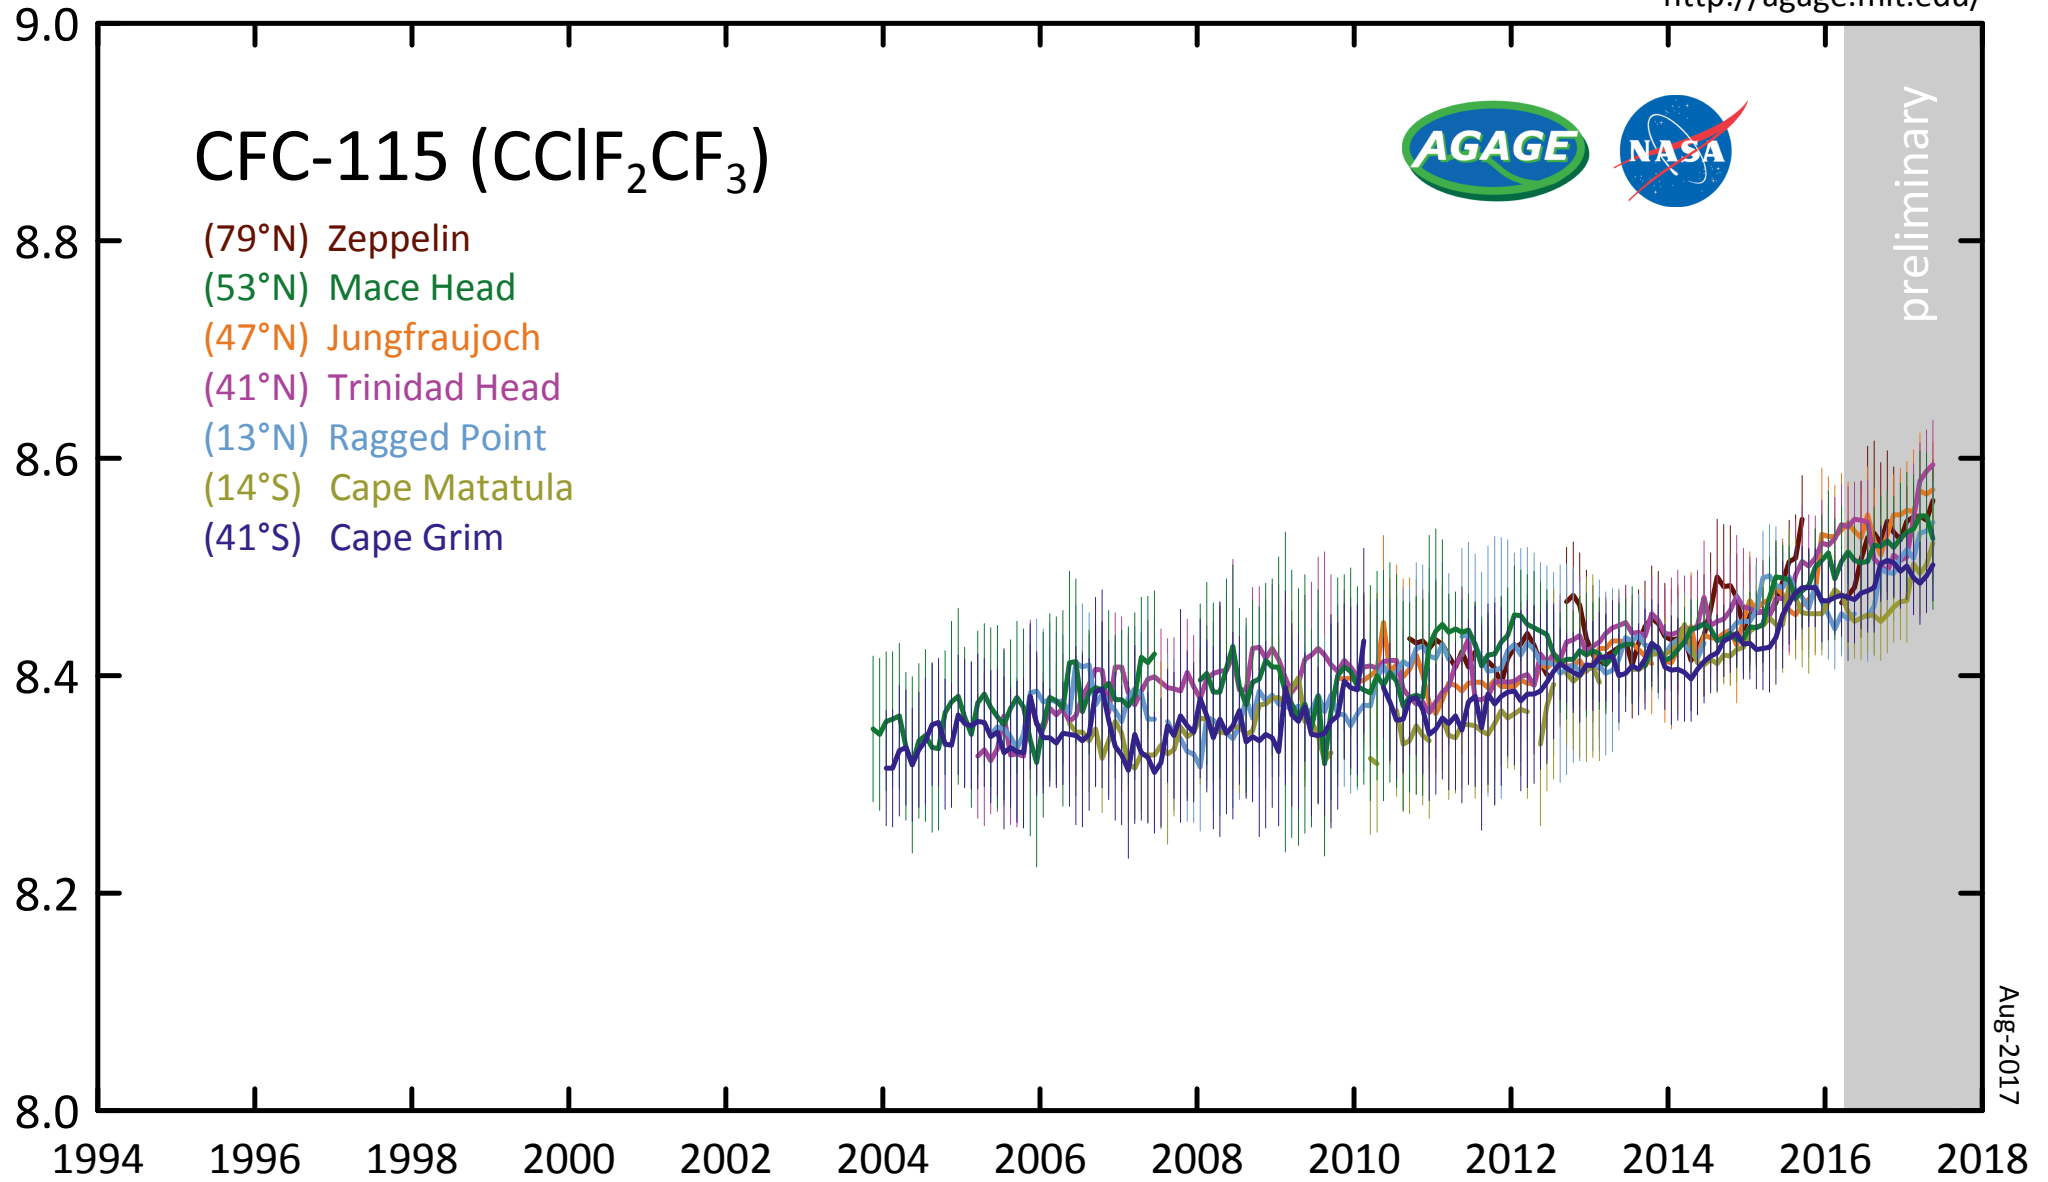

CFC-115 (CClF₂CF₃)

- (79°N) Zeppelin
- (53°N) Mace Head
- (47°N) Jungfraujoch
- (41°N) Trinidad Head
- (13°N) Ragged Point
- (14°S) Cape Matatula
- (41°S) Cape Grim

CClF₂CF₃ mole fraction (ppt)

Aug-2017