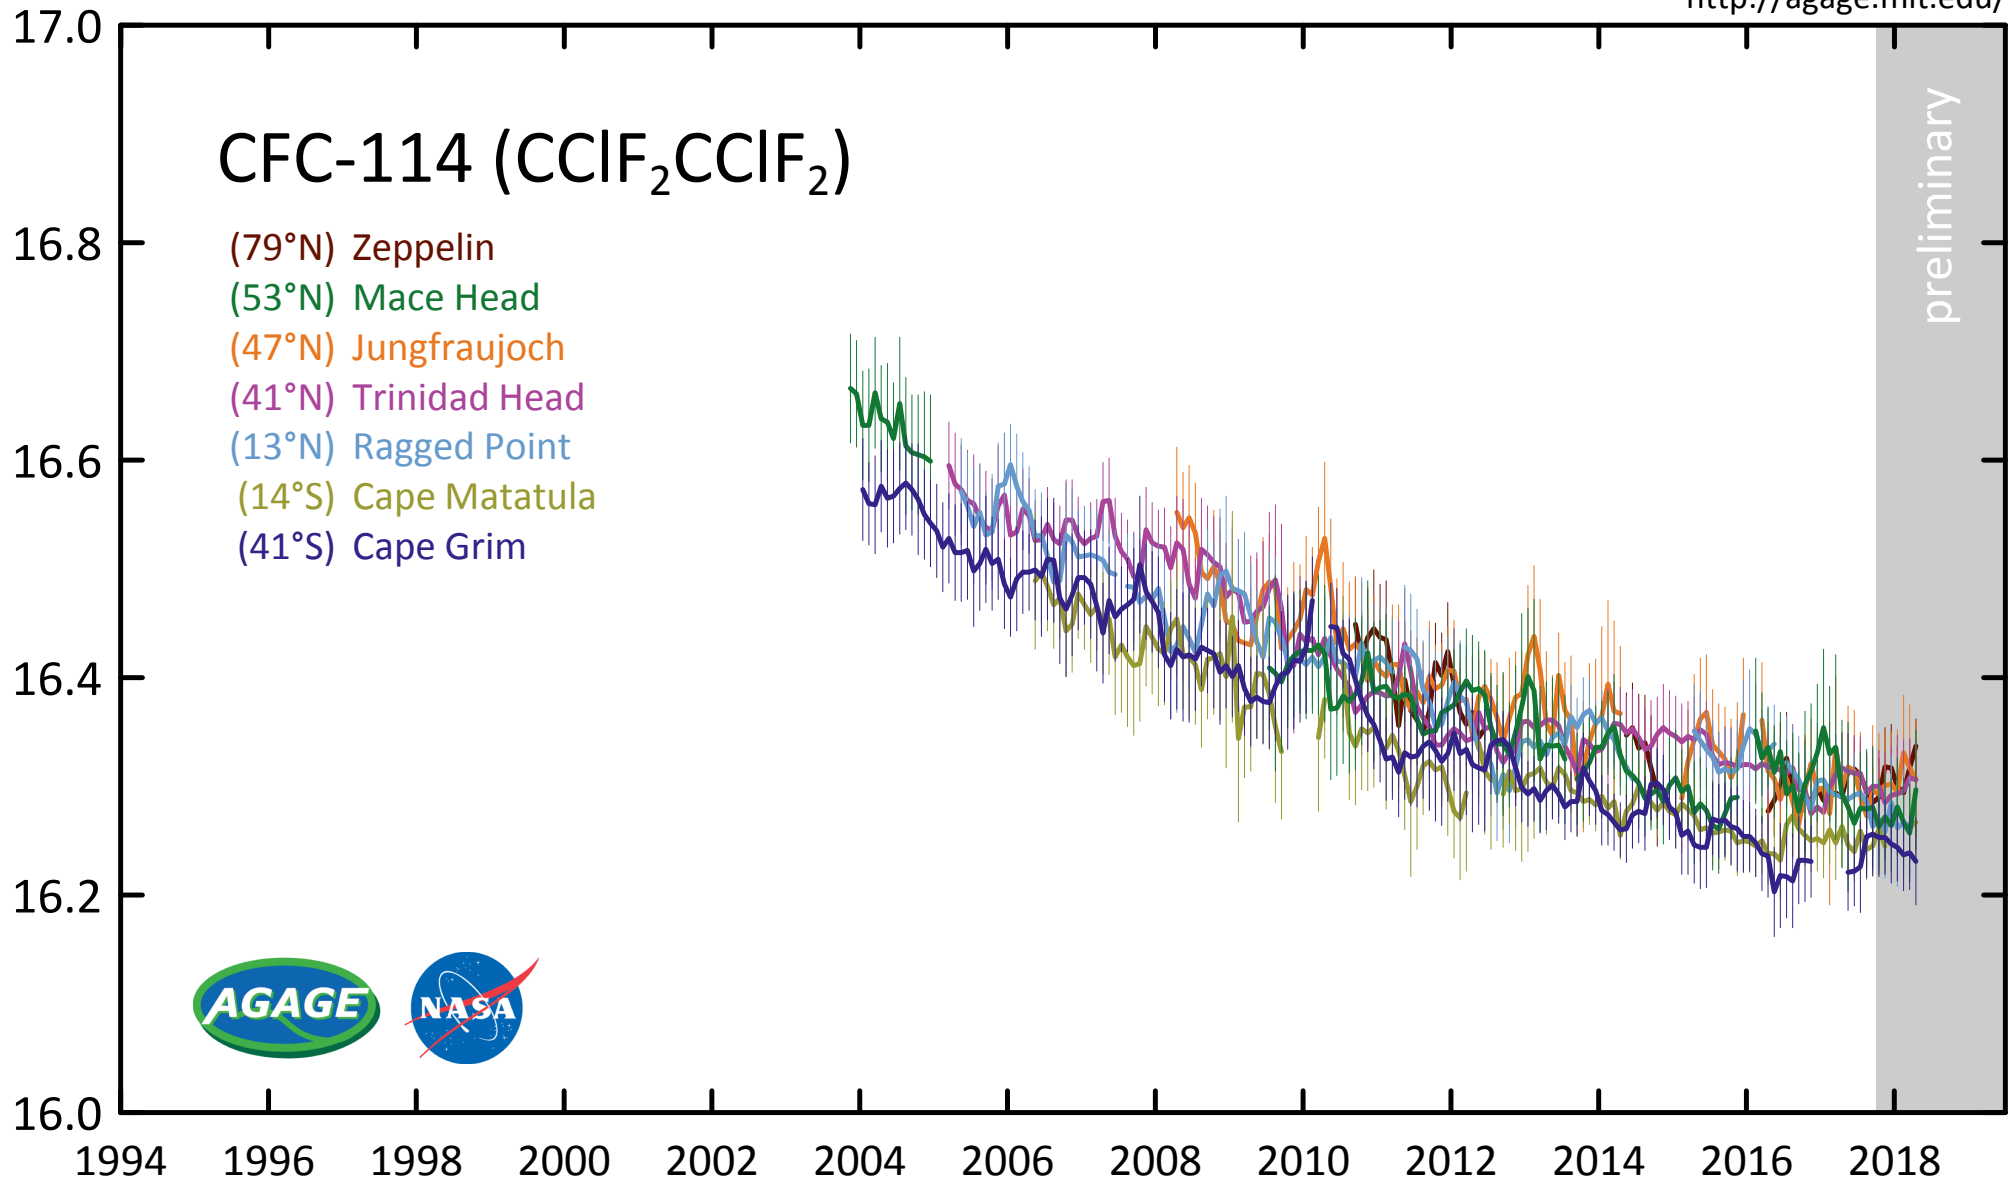

# CFC-114 (CClF<sub>2</sub>CClF<sub>2</sub>)

- (79°N) Zeppelin
- (53°N) Mace Head
- (47°N) Jungfraujoch
- (41°N) Trinidad Head
- (13°N) Ragged Point
- (14°S) Cape Matatula
- (41°S) Cape Grim

CClF<sub>2</sub>CClF<sub>2</sub> mole fraction (ppt)